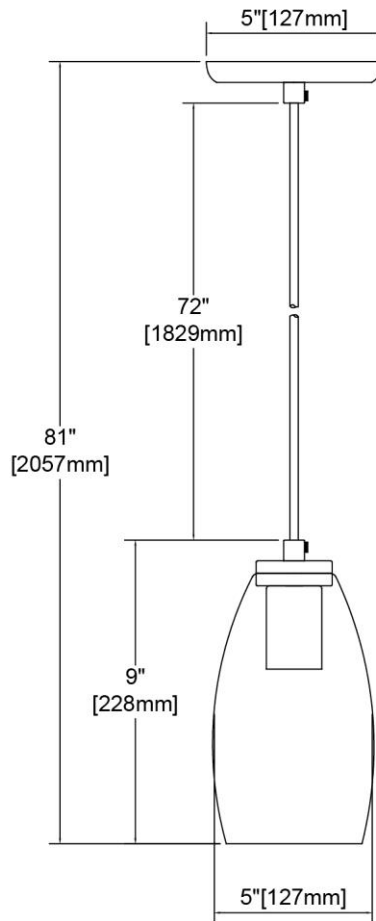


	ITEM #:	30220/1
	UPC	748119137896
	Description	Golden Pasture 1-Light Mini Pendant in Satin Nickel with Gold and Amber Mottled Glass
	Finish	Satin Nickel
	Materials	Glass, Steel
	Brand	ELK Lighting
	Collection	Golden Pasture
	Category	Indoor Lighting
	Type	Mini Pendant

ITEM DIMENSIONS				RATINGS & SPECIFICATIONS				
Width	5 inches			Safety Rating	ETL		Certification	Dry locations
Depth	5 inches			ADA Compliant	N/A		Voltage	120 volts
Height	9 inches			BULBS / SOCKETS				
Weight	2 pounds			Quantity	1	Wattage	60 watts	
ADDITIONAL DIMENSIONS				Included	No		Type	A19 (E26 Medium Base)
Backplate / Canopy	5 diameter			Other	N/A			
HCWO	N/A			CHAIN / CORD INFORMATION				
Min. Extension	N/A			Chain	N/A		Cord	72 inches - Clear
Max. Extension	N/A			SHADE / GLASS DETAILS				
OVERALL HEIGHT				Shade/Glass Description	Gold and Amber Mottled Glass			
Min.	11 inches	Max.	81 inches					
EXTENSION ROD(S)				Width	5 inches		Height	8 inches
N/A				Width at Top	N/A		Width at Bottom	N/A