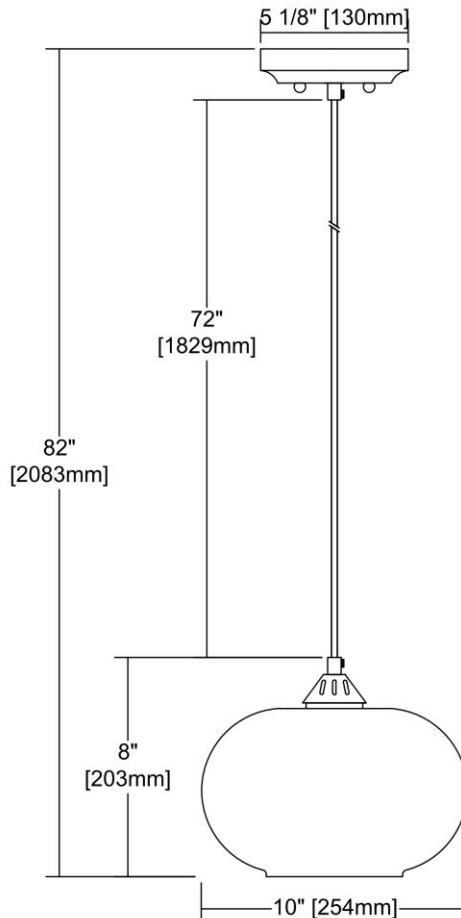


	ITEM #:	25124/1
	UPC	748119129471
	Description	Volace 1-Light Mini Pendant in Oiled Bronze with Rotunde Gray Speckled Blown Glass
	Finish	Oil Rubbed Bronze
	Materials	Glass, Metal
	Brand	ELK Lighting
	Collection	Volace
	Category	Indoor Lighting
	Type	Mini Pendant

ITEM DIMENSIONS				RATINGS & SPECIFICATIONS				
Width	10 inches			Safety Rating	N/A		Certification	N/A
Depth	10 inches			ADA Compliant	N/A		Voltage	N/A
Height	8 inches			BULBS / SOCKETS				
Weight	4 pounds			Quantity	1	Wattage	60 watts	
ADDITIONAL DIMENSIONS				Included	No		Type	A19 (E26 Medium Base)
Backplate / Canopy	5x5			Other	N/A			
HCWO	N/A			CHAIN / CORD INFORMATION				
Min. Extension	N/A			Chain	N/A		Cord	N/A
Max. Extension	N/A			SHADE / GLASS DETAILS				
OVERALL HEIGHT				Shade/Glass Description	Rotunde Grey-speckled Blown Glass			
Min.	N/A		Max.	N/A				
EXTENSION ROD(S)				Width	N/A		Height	N/A
N/A				Width at Top	N/A		Width at Bottom	N/A