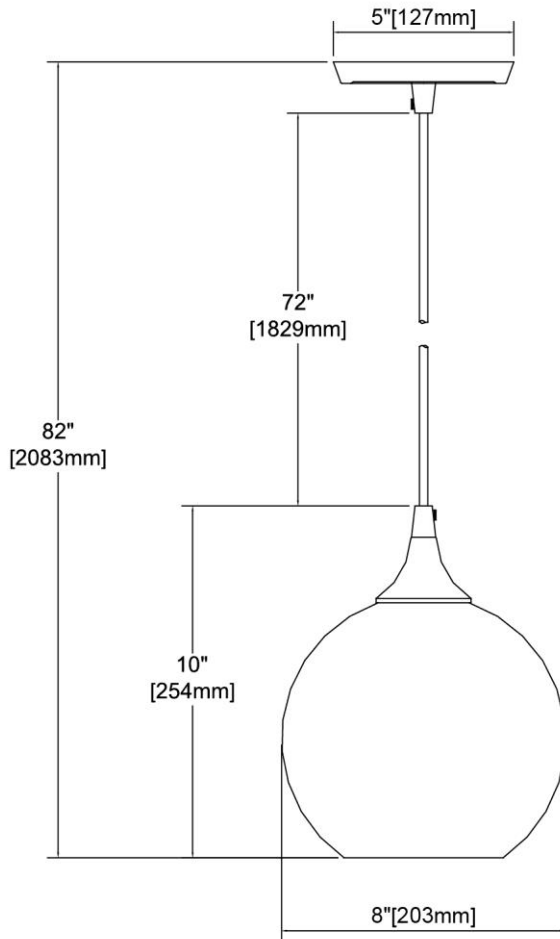

		<b>ITEM #:</b>	25099/1		
		<b>UPC</b>	748119131665		
		<b>Description</b>	Sutter Creek 1-Light Mini Pendant in Satin Nickel with Clear, Grey, and Smoke Seedy Glass		
		<b>Finish</b>	Satin Nickel		
		<b>Materials</b>	Glass, Steel		
		<b>Brand</b>	ELK Lighting		
		<b>Collection</b>	Sutter Creek		
		<b>Category</b>	Indoor Lighting		
		<b>Type</b>	Mini Pendant		
<b>ITEM DIMENSIONS</b>		<b>RATINGS &amp; SPECIFICATIONS</b>			
<b>Width</b>	8 inches	<b>Safety Rating</b>	ETL	<b>Certification</b>	Dry locations
<b>Depth</b>	8 inches	<b>ADA Compliant</b>	N/A	<b>Voltage</b>	120
<b>Height</b>	10 inches	<b>BULBS / SOCKETS</b>			
<b>Weight</b>	2 pounds	<b>Quantity</b>	1	<b>Wattage</b>	100 watts
<b>ADDITIONAL DIMENSIONS</b>		<b>Included</b>	No	<b>Type</b>	A19 (E26 Medium Base)
<b>Backplate / Canopy</b>	5 diameter	<b>Other</b>	N/A		
<b>HCWO</b>	N/A	<b>CHAIN / CORD INFORMATION</b>			
<b>Min. Extension</b>	N/A	<b>Chain</b>	N/A	<b>Cord</b>	72 inches - Clear
<b>Max. Extension</b>	N/A	<b>SHADE / GLASS DETAILS</b>			
<b>OVERALL HEIGHT</b>		<b>Shade/Glass Description</b>	Clear glass with gray center and smoke seedy on bottom		
<b>Min.</b>	13 inches	<b>Max.</b>	82 inches		
<b>EXTENSION ROD(S)</b>		<b>Width</b>	8 inches	<b>Height</b>	8 inches
N/A		<b>Width at Top</b>	N/A	<b>Width at Bottom</b>	N/A