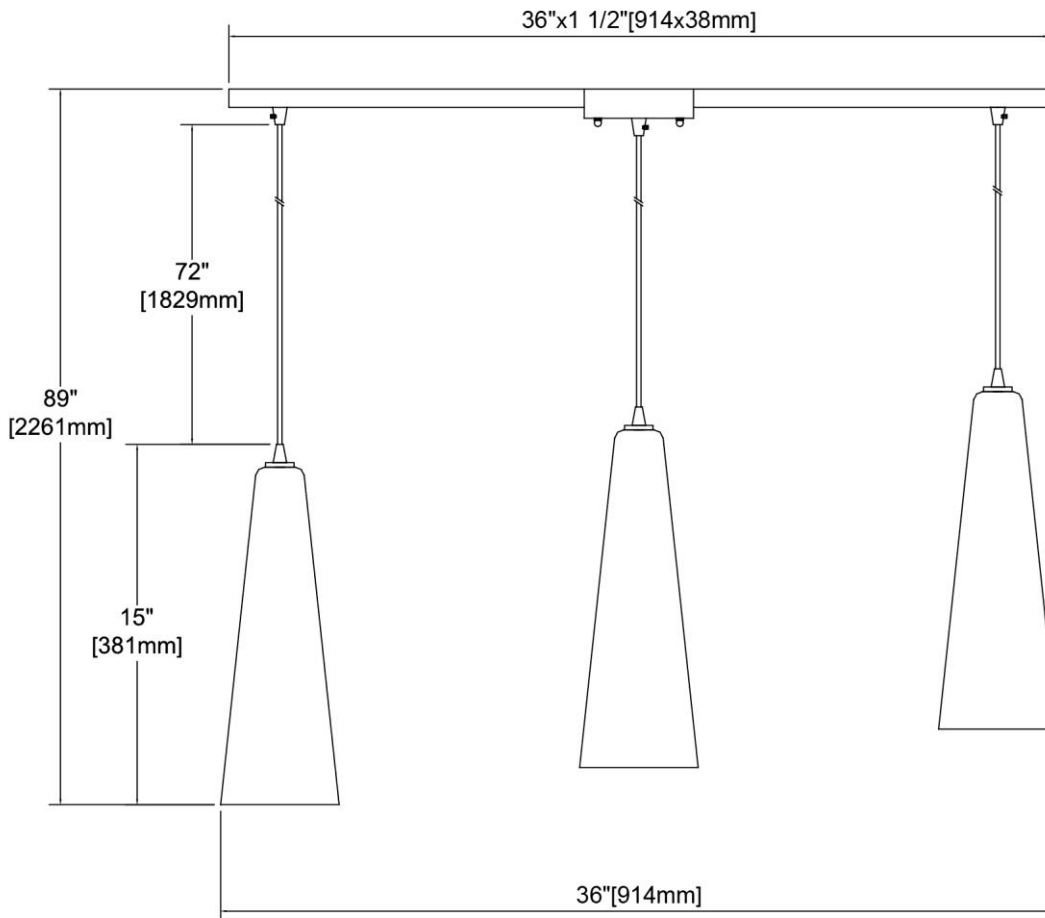

ITEM #:	21168/3L
UPC	748119136936
Description	Glitzy 3-Light Linear Mini Pendant Fixture in Polished Chrome with Golden Bronze Plated Glass
Finish	Polished Chrome
Materials	Glass, Steel
Brand	ELK Lighting
Collection	Glitzy
Category	Indoor Lighting
Type	Mini Pendant

ITEM DIMENSIONS				RATINGS & SPECIFICATIONS				
Width	36 inches			Safety Rating	UL		Certification	Dry locations
Depth	5 inches			ADA Compliant	N/A		Voltage	120 volts
Height	15 inches			BULBS / SOCKETS				
Weight	11 pounds			Quantity	3		Wattage	60 watts
ADDITIONAL DIMENSIONS				Included	No		Type	A19 (E26 Medium Base)
Backplate / Canopy	36 diameter			Other	N/A			
HCWO	N/A			CHAIN / CORD INFORMATION				
Min. Extension	N/A			Chain	N/A		Cord	72 inches - Clear
Max. Extension	N/A			SHADE / GLASS DETAILS				
OVERALL HEIGHT				Shade/Glass Description	Golden bronze plated glass			
Min.	17 inches		Max.	89 inches				
EXTENSION ROD(S)				Width	5 inches		Height	15 inches
N/A				Width at Top	5 inches		Width at Bottom	5 inches