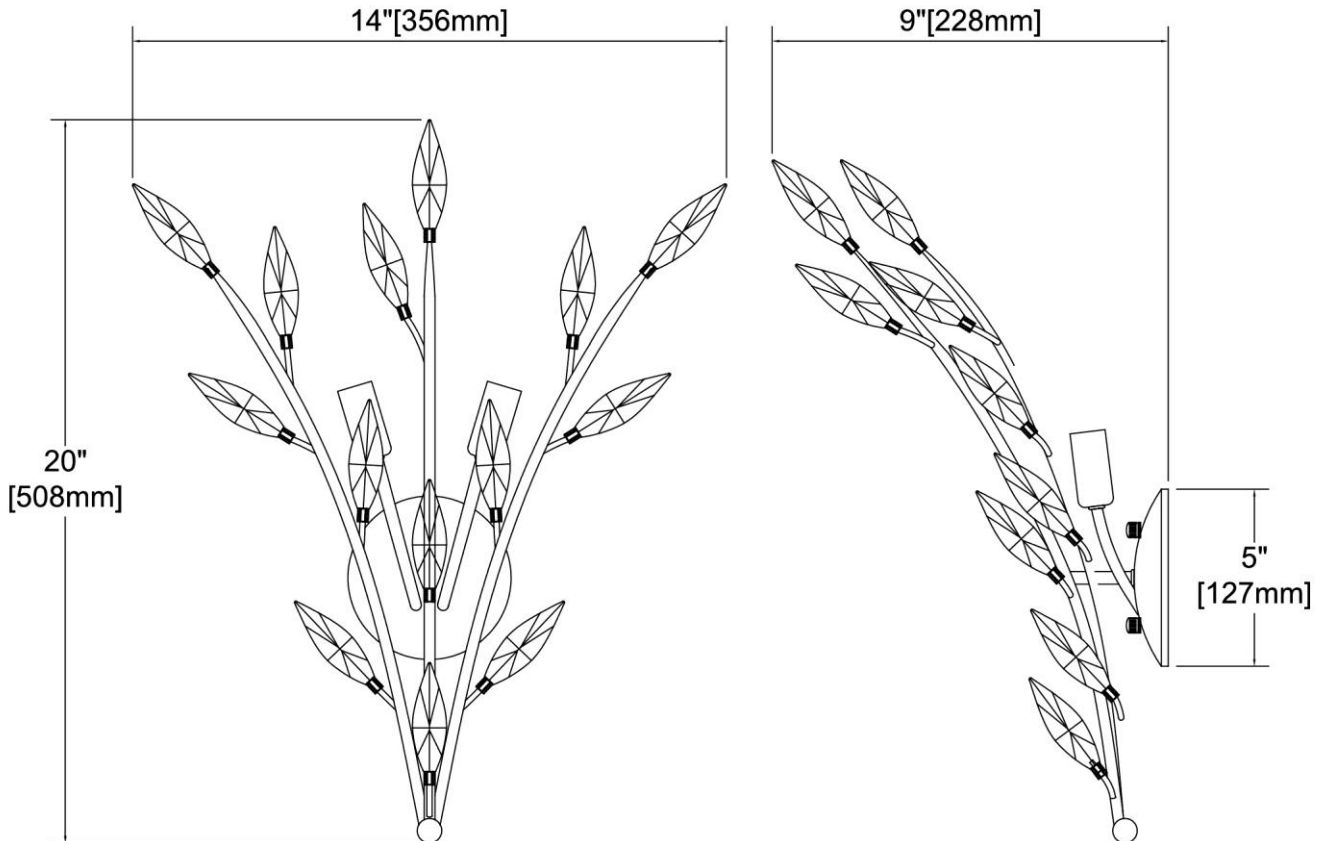

ITEM #:	18292/2
UPC	748119141084
Description	Flora Grace 2-Light Sconce in Champagne Gold with Clear Crystal
Finish	Champagne Gold
Materials	Glass, Steel
Brand	ELK Lighting
Collection	Flora Grace
Category	Indoor Lighting
Type	Sconce

ITEM DIMENSIONS				RATINGS & SPECIFICATIONS				
Width	14 inches			Safety Rating	UL		Certification	Dry locations
Depth	9 inches			ADA Compliant	N/A		Voltage	120 volts
Height	20 inches			BULBS / SOCKETS				
Weight	2 pounds			Quantity	2	Wattage	60 watts	
ADDITIONAL DIMENSIONS				Included	No	Type	Torpedo (E12 Candelabra Base)	
Backplate / Canopy	5			Other	N/A			
HCWO	N/A			CHAIN / CORD INFORMATION				
Min. Extension	N/A			Chain	N/A	Cord	8 inches	
Max. Extension	N/A			SHADE / GLASS DETAILS				
OVERALL HEIGHT				Shade/Glass Description	Clear Crystal			
Min.	N/A		Max.	N/A				
EXTENSION ROD(S)				Width	N/A		Height	N/A
N/A				Width at Top	N/A		Width at Bottom	N/A