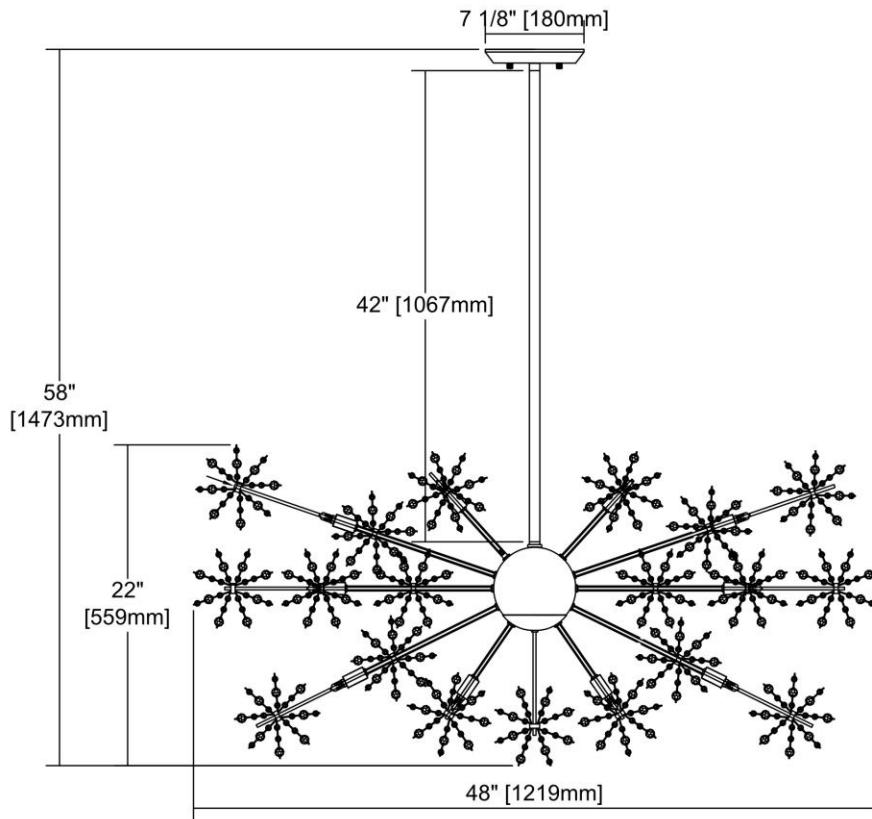


	ITEM #:	11896/20
	UPC	748119097787
	Description	Snowburst 20-Light Chandelier in Polished Chrome with Crystal
	Finish	Polished Chrome
	Materials	Crystal, Metal
	Brand	ELK Lighting
	Collection	Snowburst
	Category	Indoor Lighting
	Type	Chandelier

ITEM DIMENSIONS				RATINGS & SPECIFICATIONS				
Width	48 inches			Safety Rating	UL		Certification	N/A
Depth	48 inches			ADA Compliant	N/A		Voltage	N/A
Height	22 inches			BULBS / SOCKETS				
Weight	28 pounds			Quantity	20		Wattage	40 watts
ADDITIONAL DIMENSIONS				Included	Yes		Type	G9 (G9 Base)
Backplate / Canopy	7x7			Other	N/A			
HCWO	N/A			CHAIN / CORD INFORMATION				
Min. Extension	N/A			Chain	N/A		Cord	N/A
Max. Extension	N/A			SHADE / GLASS DETAILS				
OVERALL HEIGHT				Shade/Glass Description	Crystal			
Min.	N/A		Max.	N/A				
EXTENSION ROD(S)				Width	N/A		Height	N/A
N/A				Width at Top	N/A		Width at Bottom	N/A