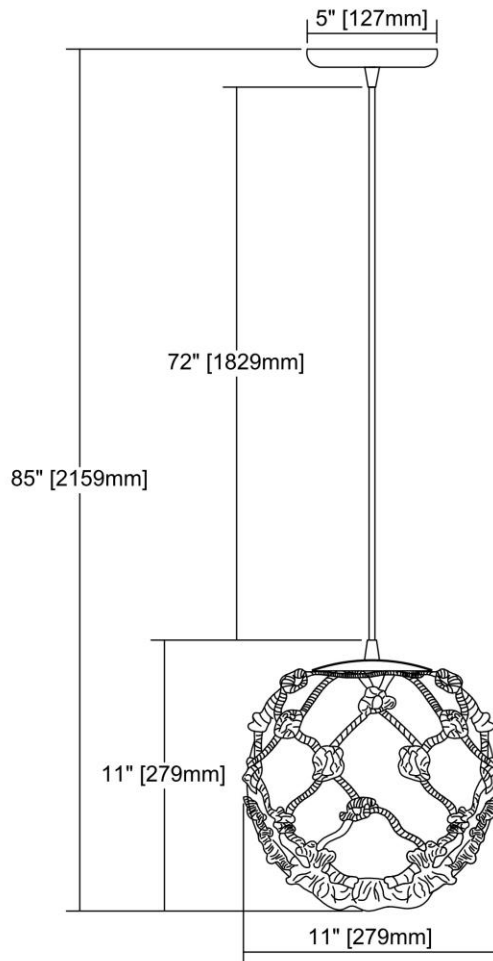


	ITEM #:	10710/1-LED
	UPC	748119104836
	Description	Coastal Inlet 1-Light Mini Pendant in Oiled Bronze with Rope and Opal Glass - Includes LED Bulb
	Finish	Oil Rubbed Bronze
	Materials	Glass, Metal, Rope
	Brand	ELK Lighting
	Collection	Coastal Inlet
	Category	Indoor Lighting
	Type	Mini Pendant

ITEM DIMENSIONS				RATINGS & SPECIFICATIONS					
Width	11 inches			Safety Rating	UL		Certification	N/A	
Depth	11 inches			ADA Compliant	N/A		Voltage	N/A	
Height	11 inches			BULBS / SOCKETS					
Weight	2 pounds			Quantity	1	Wattage	9.5 watts		
ADDITIONAL DIMENSIONS				Included	Yes		Type	A19 LED (E26 Medium Base)	
Backplate / Canopy	5x5			Other	N/A				
HCWO	N/A			CHAIN / CORD INFORMATION					
Min. Extension	N/A			Chain	N/A		Cord	N/A	
Max. Extension	N/A			SHADE / GLASS DETAILS					
OVERALL HEIGHT				Shade/Glass Description	Opal White Glass Wrapped in Rope				
Min.	N/A		Max.	N/A					
EXTENSION ROD(S)				Width	N/A		Height	N/A	
N/A				Width at Top	N/A		Width at Bottom	N/A	