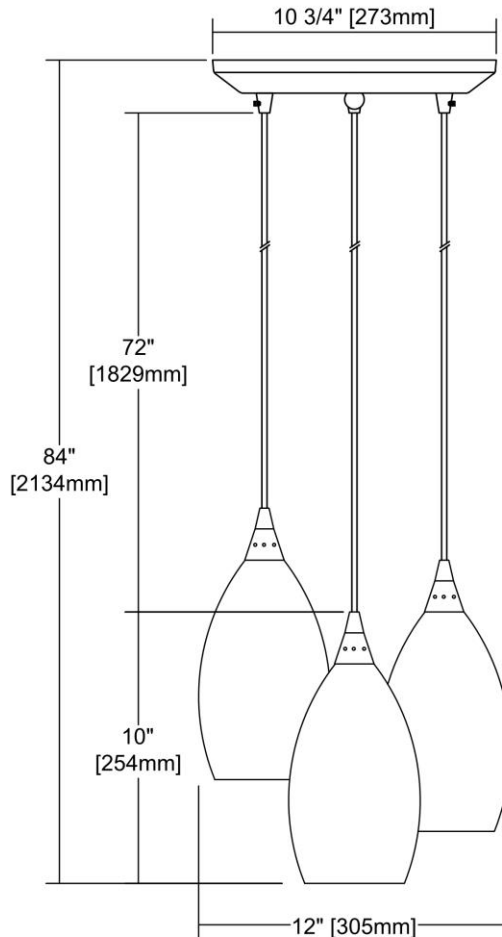

		<b>ITEM #:</b>	10650/3		
		<b>UPC</b>	748119123332		
		<b>Description</b>	Collanino 3-Light Triangular Pendant Fixture in Satin Nickel with Aqua Swirl Blown Glass		
		<b>Finish</b>	Satin Nickel		
		<b>Materials</b>	Glass, Metal		
		<b>Brand</b>	ELK Lighting		
		<b>Collection</b>	Collanino		
		<b>Category</b>	Indoor Lighting		
		<b>Type</b>	Mini Pendant		
<b>ITEM DIMENSIONS</b>		<b>RATINGS &amp; SPECIFICATIONS</b>			
<b>Width</b>	12 inches	<b>Safety Rating</b>	N/A	<b>Certification</b>	N/A
<b>Depth</b>	12 inches	<b>ADA Compliant</b>	N/A	<b>Voltage</b>	N/A
<b>Height</b>	10 inches	<b>BULBS / SOCKETS</b>			
<b>Weight</b>	7 pounds	<b>Quantity</b>	3	<b>Wattage</b>	60 watts
<b>ADDITIONAL DIMENSIONS</b>		<b>Included</b>	No	<b>Type</b>	A19 (E26 Medium Base)
<b>Backplate / Canopy</b>	10x10	<b>Other</b>	N/A		
<b>HCWO</b>	N/A	<b>CHAIN / CORD INFORMATION</b>			
<b>Min. Extension</b>	N/A	<b>Chain</b>	N/A	<b>Cord</b>	N/A
<b>Max. Extension</b>	N/A	<b>SHADE / GLASS DETAILS</b>			
<b>OVERALL HEIGHT</b>		<b>Shade/Glass Description</b>	Aqua Swirl Blown Glass		
<b>Min.</b>	N/A	<b>Max.</b>	N/A		
<b>EXTENSION ROD(S)</b>		<b>Width</b>	N/A	<b>Height</b>	N/A
N/A		<b>Width at Top</b>	N/A	<b>Width at Bottom</b>	N/A