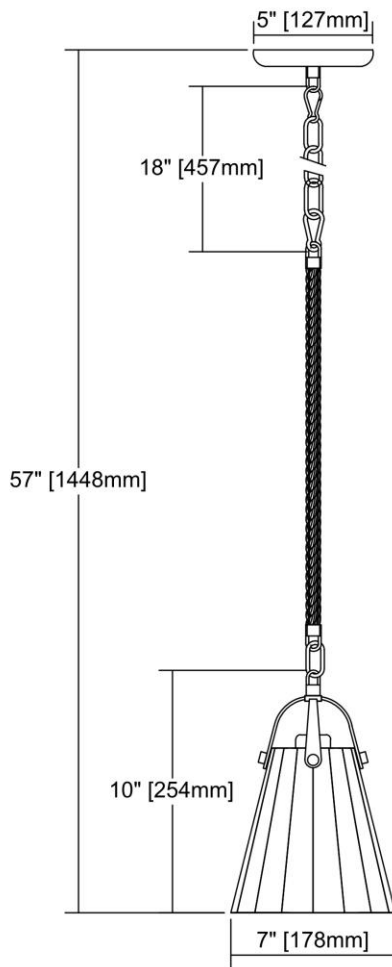


	ITEM #:	10631/1
	UPC	748119096674
	Description	Hand Formed Glass 1-Light Mini Pendant in Oiled Bronze with Mercury Glass
	Finish	Oil Rubbed Bronze
	Materials	Glass, Metal, Rope
	Brand	ELK Lighting
	Collection	Hand Formed Glass
	Category	Indoor Lighting
	Type	Mini Pendant

ITEM DIMENSIONS				RATINGS & SPECIFICATIONS				
Width	7 inches			Safety Rating	UL		Certification	N/A
Depth	7 inches			ADA Compliant	N/A		Voltage	N/A
Height	10 inches			BULBS / SOCKETS				
Weight	3 pounds			Quantity	1	Wattage	60 watts	
ADDITIONAL DIMENSIONS				Included	No		Type	A19 (E26 Medium Base)
Backplate / Canopy	5x5			Other	N/A			
HCWO	N/A			CHAIN / CORD INFORMATION				
Min. Extension	N/A			Chain	N/A		Cord	N/A
Max. Extension	N/A			SHADE / GLASS DETAILS				
OVERALL HEIGHT				Shade/Glass Description	Antique Mercury Glass			
Min.	N/A		Max.	N/A				
EXTENSION ROD(S)				Width	N/A		Height	N/A
N/A				Width at Top	N/A		Width at Bottom	N/A