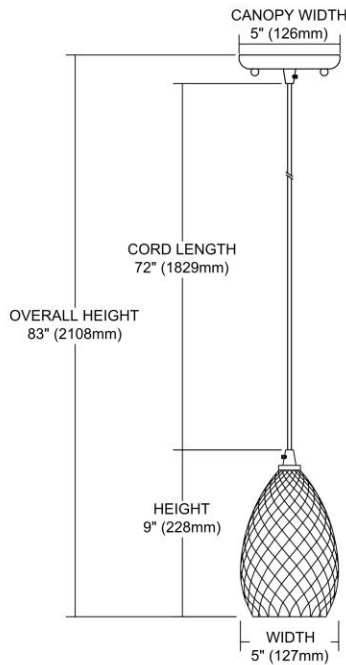


	ITEM #:	10253/1BC
	UPC	748119082462
	Description	Geval 1-Light Mini Pendant in Satin Nickel with Burnt Caramel Glass
	Finish	Satin Nickel
	Materials	Glass, Metal
	Brand	ELK Lighting
	Collection	Geval
	Category	Indoor Lighting
	Type	Mini Pendant

ITEM DIMENSIONS				RATINGS & SPECIFICATIONS				
Width	5 inches			Safety Rating	N/A		Certification	N/A
Depth	5 inches			ADA Compliant	N/A		Voltage	N/A
Height	9 inches			BULBS / SOCKETS				
Weight	2 pounds			Quantity	1	Wattage	60 watts	
ADDITIONAL DIMENSIONS				Included	No		Type	A19 (E26 Medium Base)
Backplate / Canopy	5x5			Other	N/A			
HCWO	N/A			CHAIN / CORD INFORMATION				
Min. Extension	N/A			Chain	N/A		Cord	N/A
Max. Extension	N/A			SHADE / GLASS DETAILS				
OVERALL HEIGHT				Shade/Glass Description	Burnt Caramel Glass			
Min.	N/A		Max.	N/A				
EXTENSION ROD(S)				Width	5 inches		Height	N/A
N/A				Width at Top	N/A		Width at Bottom	N/A