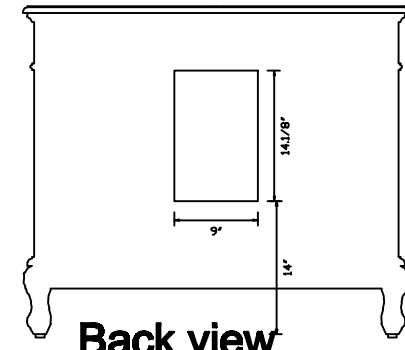

Back view

DWG. NO.
MODEL NO: VF10142AW
SPEC NO:
QUANTITY:
DATE: 12/16/2018
CHECKED BY:
FOR PROPOSAL ONLY ALL DIMENSIONS TO BE VERIFIED
PROJECT:
COLOR:
FINISH:
REVISIONS
①
②
③
④
⑤
⑥
ELEGANT FURNITURE & LIGHTING™
500-550 E. Erie Avenue Philadelphia PA 19134 1-888-388-3390