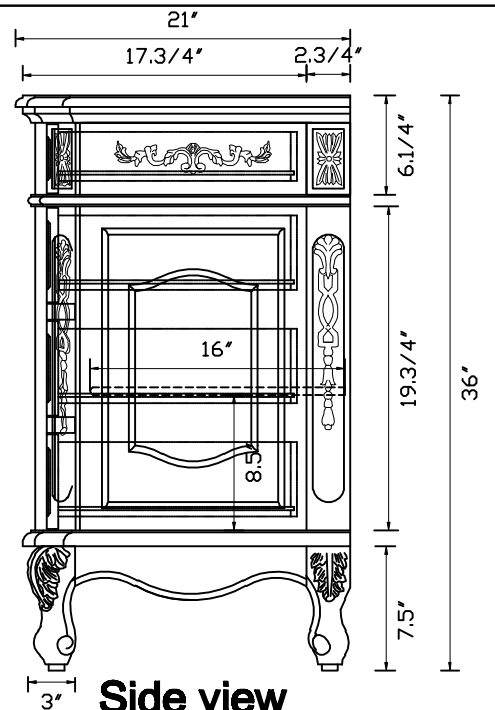

Side view

DWG. NO.
MODEL NO: VF10142AW
SPEC NO:
QUANTITY:
DATE: 12/16/2018
CHECKED BY:
FOR PROPOSAL ONLY ALL DIMENSIONS TO BE VERIFIED
PROJECT:
COLOR:
FINISH:
REVISIONS
①
②
③
④
⑤
⑥
ELEGANT FURNITURE & LIGHTING™
500-550 E. Erie Avenue Philadelphia PA 19134 1-888-388-3390