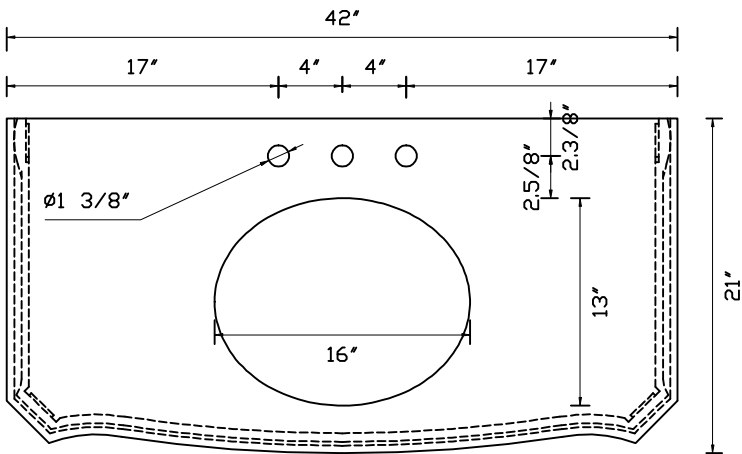

Top view

DWG. NO.
MODEL NO: VF10142AW
SPEC NO:
QUANTITY:
DATE: 12/16/2018
CHECKED BY:
FOR PROPOSAL ONLY ALL DIMENSIONS TO BE VERIFIED
PROJECT:
COLOR:
FINISH:
REVISIONS
①
②
③
④
⑤
⑥
ELEGANT FURNITURE & LIGHTING™
500-550 E. Erie Avenue Philadelphia PA 19134 1-888-388-3390