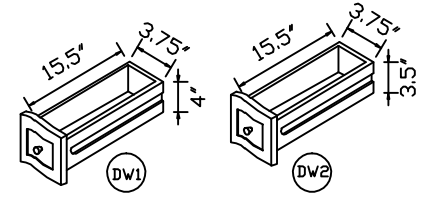

Drawer Interior Size

DWG. NO.
MODEL NO: VF10142AW
SPEC NO:
QUANTITY:
DATE: 12/16/2018
CHECKED BY:
FOR PROPOSAL ONLY ALL DIMENSIONS TO BE VERIFIED
PROJECT:
COLOR:
FINISH:
REVISIONS
①
②
③
④
⑤
⑥
ELEGANT FURNITURE & LIGHTING™
500-550 E. Erie Avenue Philadelphia PA 19134 1-888-388-3390