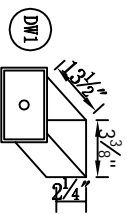

Front view

Side view

Top view

Back view

Drawer Interior Size

DWG. NO.

MODEL NO:
VF10136AB

SPEC NO: