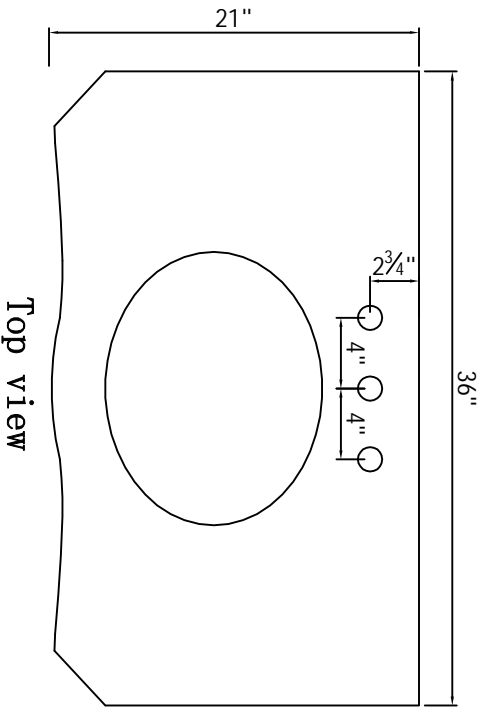

Front view

Top view