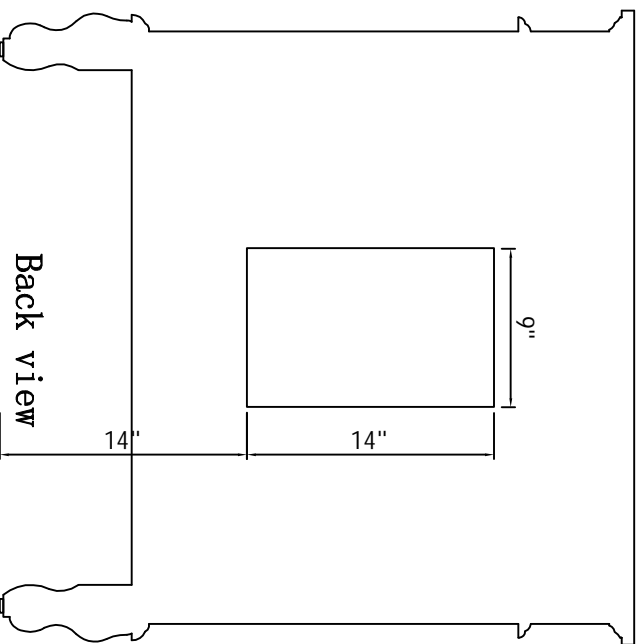

Side view

Back view

DWG. NO.

MODEL NO:
VF10136AB

SPEC NO:

QUANTITY:

DATE:

CHECKED BY:

FOR PROPOSAL ONLY ALL
DIMENSIONS TO BE VERIFIED

PROJECT:

COLOR:

FINISH:

REVISIONS

1	
2	
3	
4	
5	
6	

ELEGANT
FURNITURE & LIGHTING™

500-550 E. Erie Avenue
Philadelphia PA 19134
1-888-388-3390