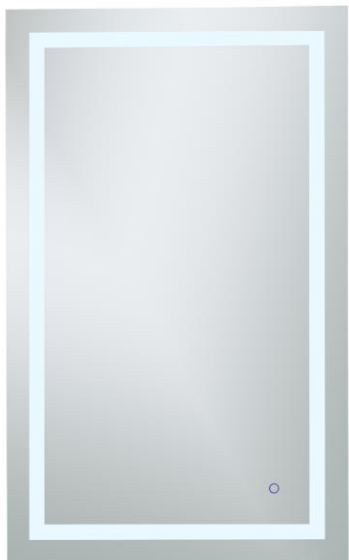

MRE13048

W30" X H48" CRI 90 CCT (K) 4200K, 6400K, 3000K 884Lumens
LED Mirror Light

PRODUCT DESCRIPTION

IP44 Rated LED Backlit Bathroom Wall Mirror, Highly polished silver mirror with 4 Rectangle light windows. Epoxy powder coated mild steel back box. LED Mirror Light is designed to provide 40,000 hours of life.

SPECIFICATIONS:

- Mirror Size: W30" X H48"
- Lamp power: 119.5W;
- Lumens: 884lm
- CRI \geq 0.9;
- CCT: 4200K, 6400K, 3000K
- Watts per color temperature: 50W+25W+25 W
- Dimming LED
- Electronic Driver: Input 110-120V, output DC 12V
- Defogger
- Luminaire Disconnect
- Changeable LED light strip
- Primary Material: SPCC+GLASS
- UL Approved

FINISH: Silver

INSTALLATION:

1. Mount the chassis on the wall, the chassis can be horizontal or vertical hanging.
2. Install lamps
3. Wiring
4. Powder connection
5. Hang mirror on chassis

Size: W30" X H48"

The distance from the middle outlet hole to both sides W14.48" X H23.48"

LABELS: UL/CUL listed (CUL listed number: E479383), IP Rating: IP44.