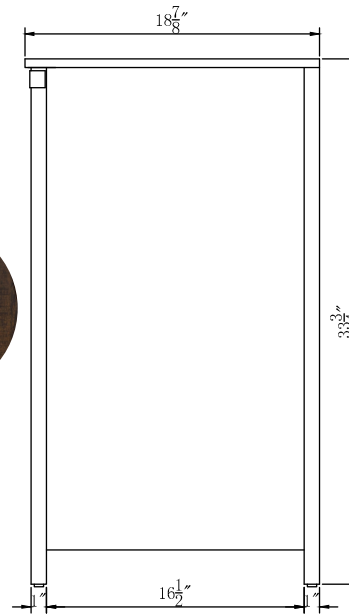

Side view

DWG. NO.:

MODEL NO.:

VF90236EX

ALTERATIONS

- 1
- 2
- 3
- 4

FOR PROPOSAL ONLY ALL DIMENSIONS TO BE VERIFIED

SCALE:

DWG. BY:

CHECKED BY:

DATE:

PROJECT:

Qty:

Color:

DRAWING TITLE:

FINISH:

Elegant

Decor

ELEGANT LIGHTING