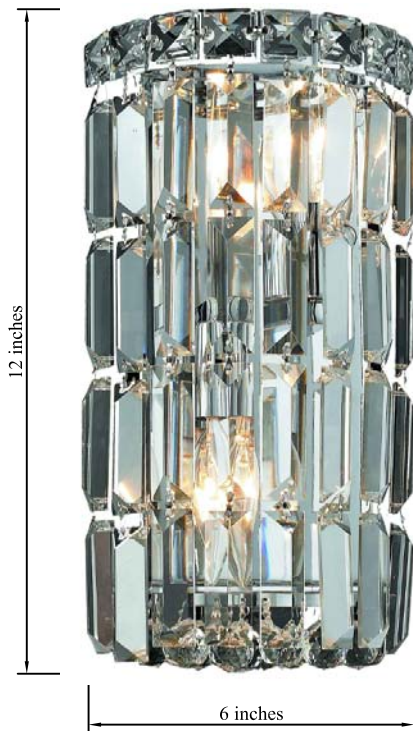

PRODUCT SPECIFICATION SHEET

MAXIME COLLECTION

Maxime 2-Light Chrome Wall Sconce Clear Crystal

Chrome
Item No: V2030W6C

Black
Item No: V2030W6BK

Available Finishes

The Collection is composed of Chandeliers,
Table Lamps, Floor lamps, Pendants,
Wall Sconces and Flush Mounts

Dimensions

Back plate size(in)	L10.2"*W4.3"*H1"
Chain/Rod Length	N/A
Width	6"
Extension	4"
Height	12"
Maximum Height	N/A

Specifications

Finish	2 Finishes
Material	Iron / Crystal
Crystal/Glass Color	Clear
Type	Wall Sconce
Hanging Device	N/A
Voltage	110-125V
Dimmable	YES
Warranty	1 Year Limited
Shipment Type	Small Parcel

Bulb / Socket

Socket Type	E12
Number of Lights	2
Wattage/Bulb	40W
Included	No

Installation

Indoor/Outdoor	Indoor
Dry/Wet/Damp	Dry
Weight	7 LBS
Wire Length	12"
Safety Rating	UL Listed