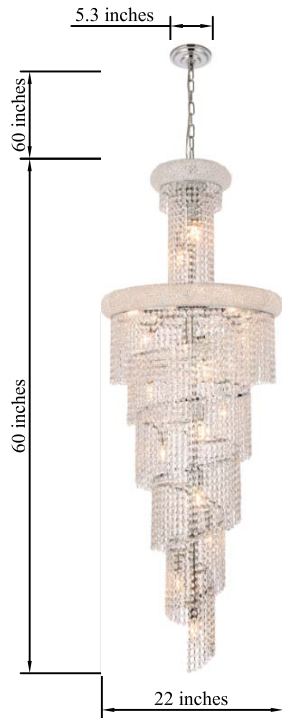

PRODUCT SPECIFICATION SHEET

SPIRAL COLLECTION

Spiral (22)-Light Chrome Pendant Clear Crystal

Chrome
Item No: V1800SR22C

Gold
Item No: V1800SR22G

Available Finishes

The Collection is composed of Chandeliers,
Table Lamps, Pendants
Wall Sconces and Flush Mounts

Dimensions

Canopy Size(in)	D5.3"H1"
Chain/Rod Length	60"
Length	N/A
Width	22"
Height	60"
Maximum Height	120"

Specifications

Finish	2 Finishes
Material	Iron / Crystal
Crystal/Glass Color	Clear
Type	Pendant
Hanging Device	Chain
Voltage	110-125V
Dimmable	YES
Warranty	1 Year Limited
Shipment Type	Small Parcel

Bulb / Socket

Socket Type	E12
Number of Lights	22
Wattage/Bulb	40W
Included	No

Installation

Indoor/Outdoor	Indoor
Dry/Wet/Damp	Dry
Weight	47 LBS
Wire Length	144"
Safety Rating	UL Listed