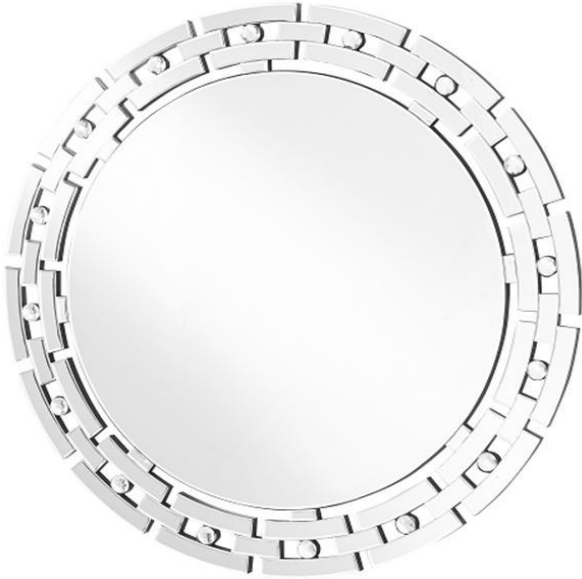

PRODUCT SPECIFICATION SHEET

Modern COLLECTION

Clear Wall Mirror 36.2 inch Clear finish

Item No:MR9144
(Clear)

Available Finishes

Dimensions

length	36.2
width	0.7
height	36.2
product weight	26.07 lbs

Specifications

Finish	1 Finish
mount type	wall mounted
shape	round
orientation	vertical
framed	yes
frame material details	Mirror and MDF
power source	none
magnifying	none
storage included	no
installation hardware included	no
Warranty	1 Year Limited
Shipment Type	Small Parcel