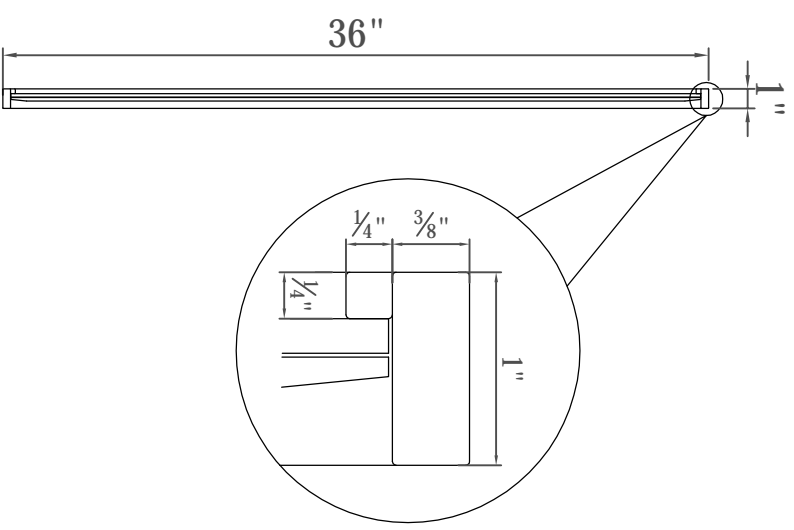

Front view

Side view

Back view

DWG. NO.

MODEL NO:  
**MR41436BK**

SPEC NO:

QUANTITY:

DATE:

Model #	Product Type	Style	Product Width (in)	Product Depth (in)	Product Height (in)	Mirror Width	Mirror Depth
MR41436BK	Mirror	Contemporary	14	1	36	13.25"	0.16"
Mirror Height	Frame shape	Orientation	Frame finish	Frame material	Mounting / attachment type	Number of brackets	Beveled glass
35.25"	Rectangle	Vertical and Horizontal	Black	Metal and MDF	Metal Inset hanger	6	Yes
Frames	Package LENGTH	Package WIDTH	Package HEIGHT	Package Weight	Product weight	Shipment Type	
No	18.75	41.25	4.5	23.76	10.56	Small Parcel	