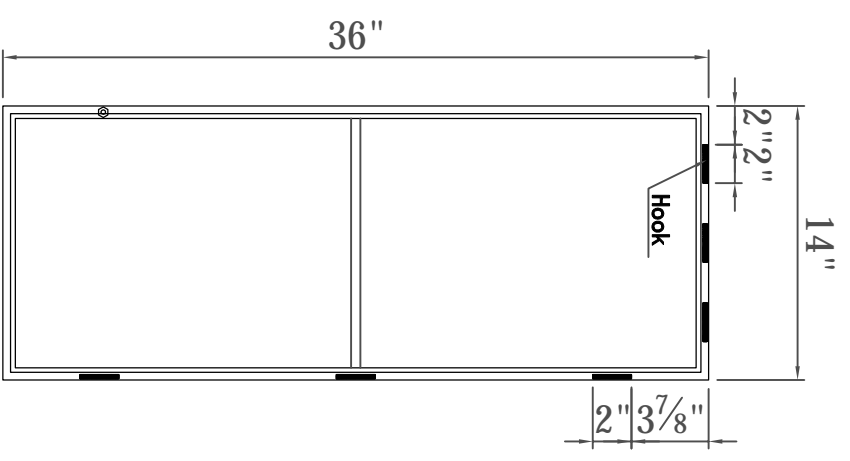

Front view

Side view

Back view

DWG. NO.

MODEL NO:  
**MR41436BK**

SPEC NO:

QUANTITY:

DATE:

Model #	Product Type	Style	Product Width (in)	Product Depth (in)	Product Height (in)	Mirror Width	Mirror Depth
MR41436BK	Mirror	Contemporary	14	1	36	13.25"	0.16"
Mirror Height	Frame shape	Orientation	Frame finish	Frame material	Mounting / attachment type	Number of brackets	Beveled glass
35.25"	Rectangle	Vertical and Horizontal	Black	Metal and MDF	Metal Inset hanger	6	Yes
Frames	Package LENGTH	Package WIDTH	Package HEIGHT	Package Weight	Product weight	Shipment Type	
No	18.75	41.25	4.5	23.76	10.56	Small Parcel	