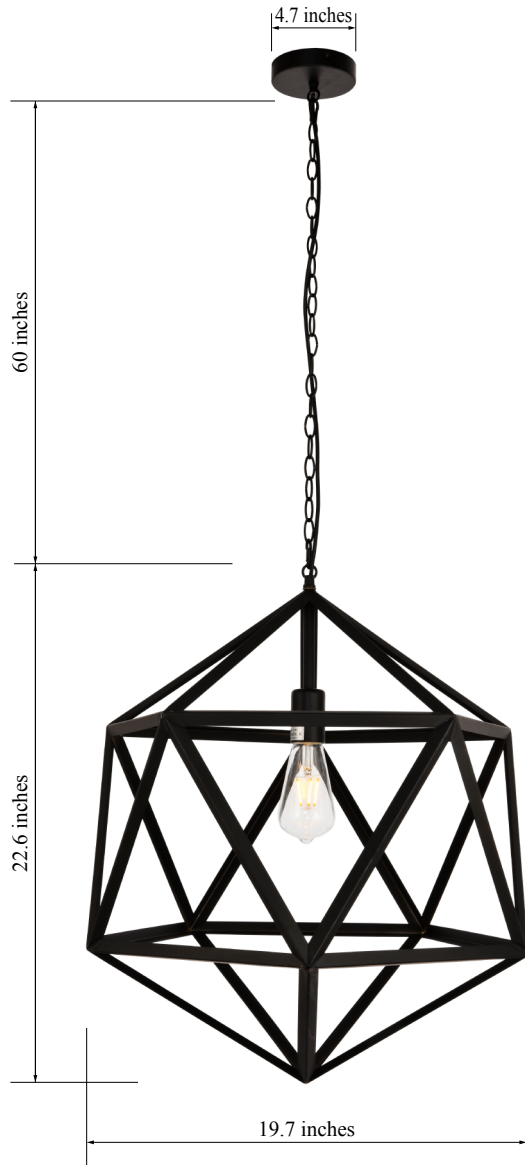

PRODUCT SPECIFICATION SHEET

COLLECTION

1-Light Pendant lamp Iron Shade

Black
Item No:LDPD2111

Dimensions

Canopy Size(in)	D4.7"H1"
Chain/Rod Length	60"
Length	N/A
Width	19.7"
Height	22.6"
Maximum Height	82.6"

Specifications

Finish	1 Finishes
Material	Iron
Glass Color	N/A
Type	Pendant lamp
Hanging Device	Chain
Voltage	110-125V
Dimmable	Yes
Warranty	1 Year Limited
Shipment Type	Small Parcel

Bulb / Socket

Socket Type	E26
Number of Lights	1
Wattage/Bulb	40W
Included	No

Installation

Indoor/Outdoor	Indoor
Dry/Wet/Damp	Dry
Weight	4.1 LBS
Wire Length	60"
Safety Rating	ETL Listed

Available Finishes