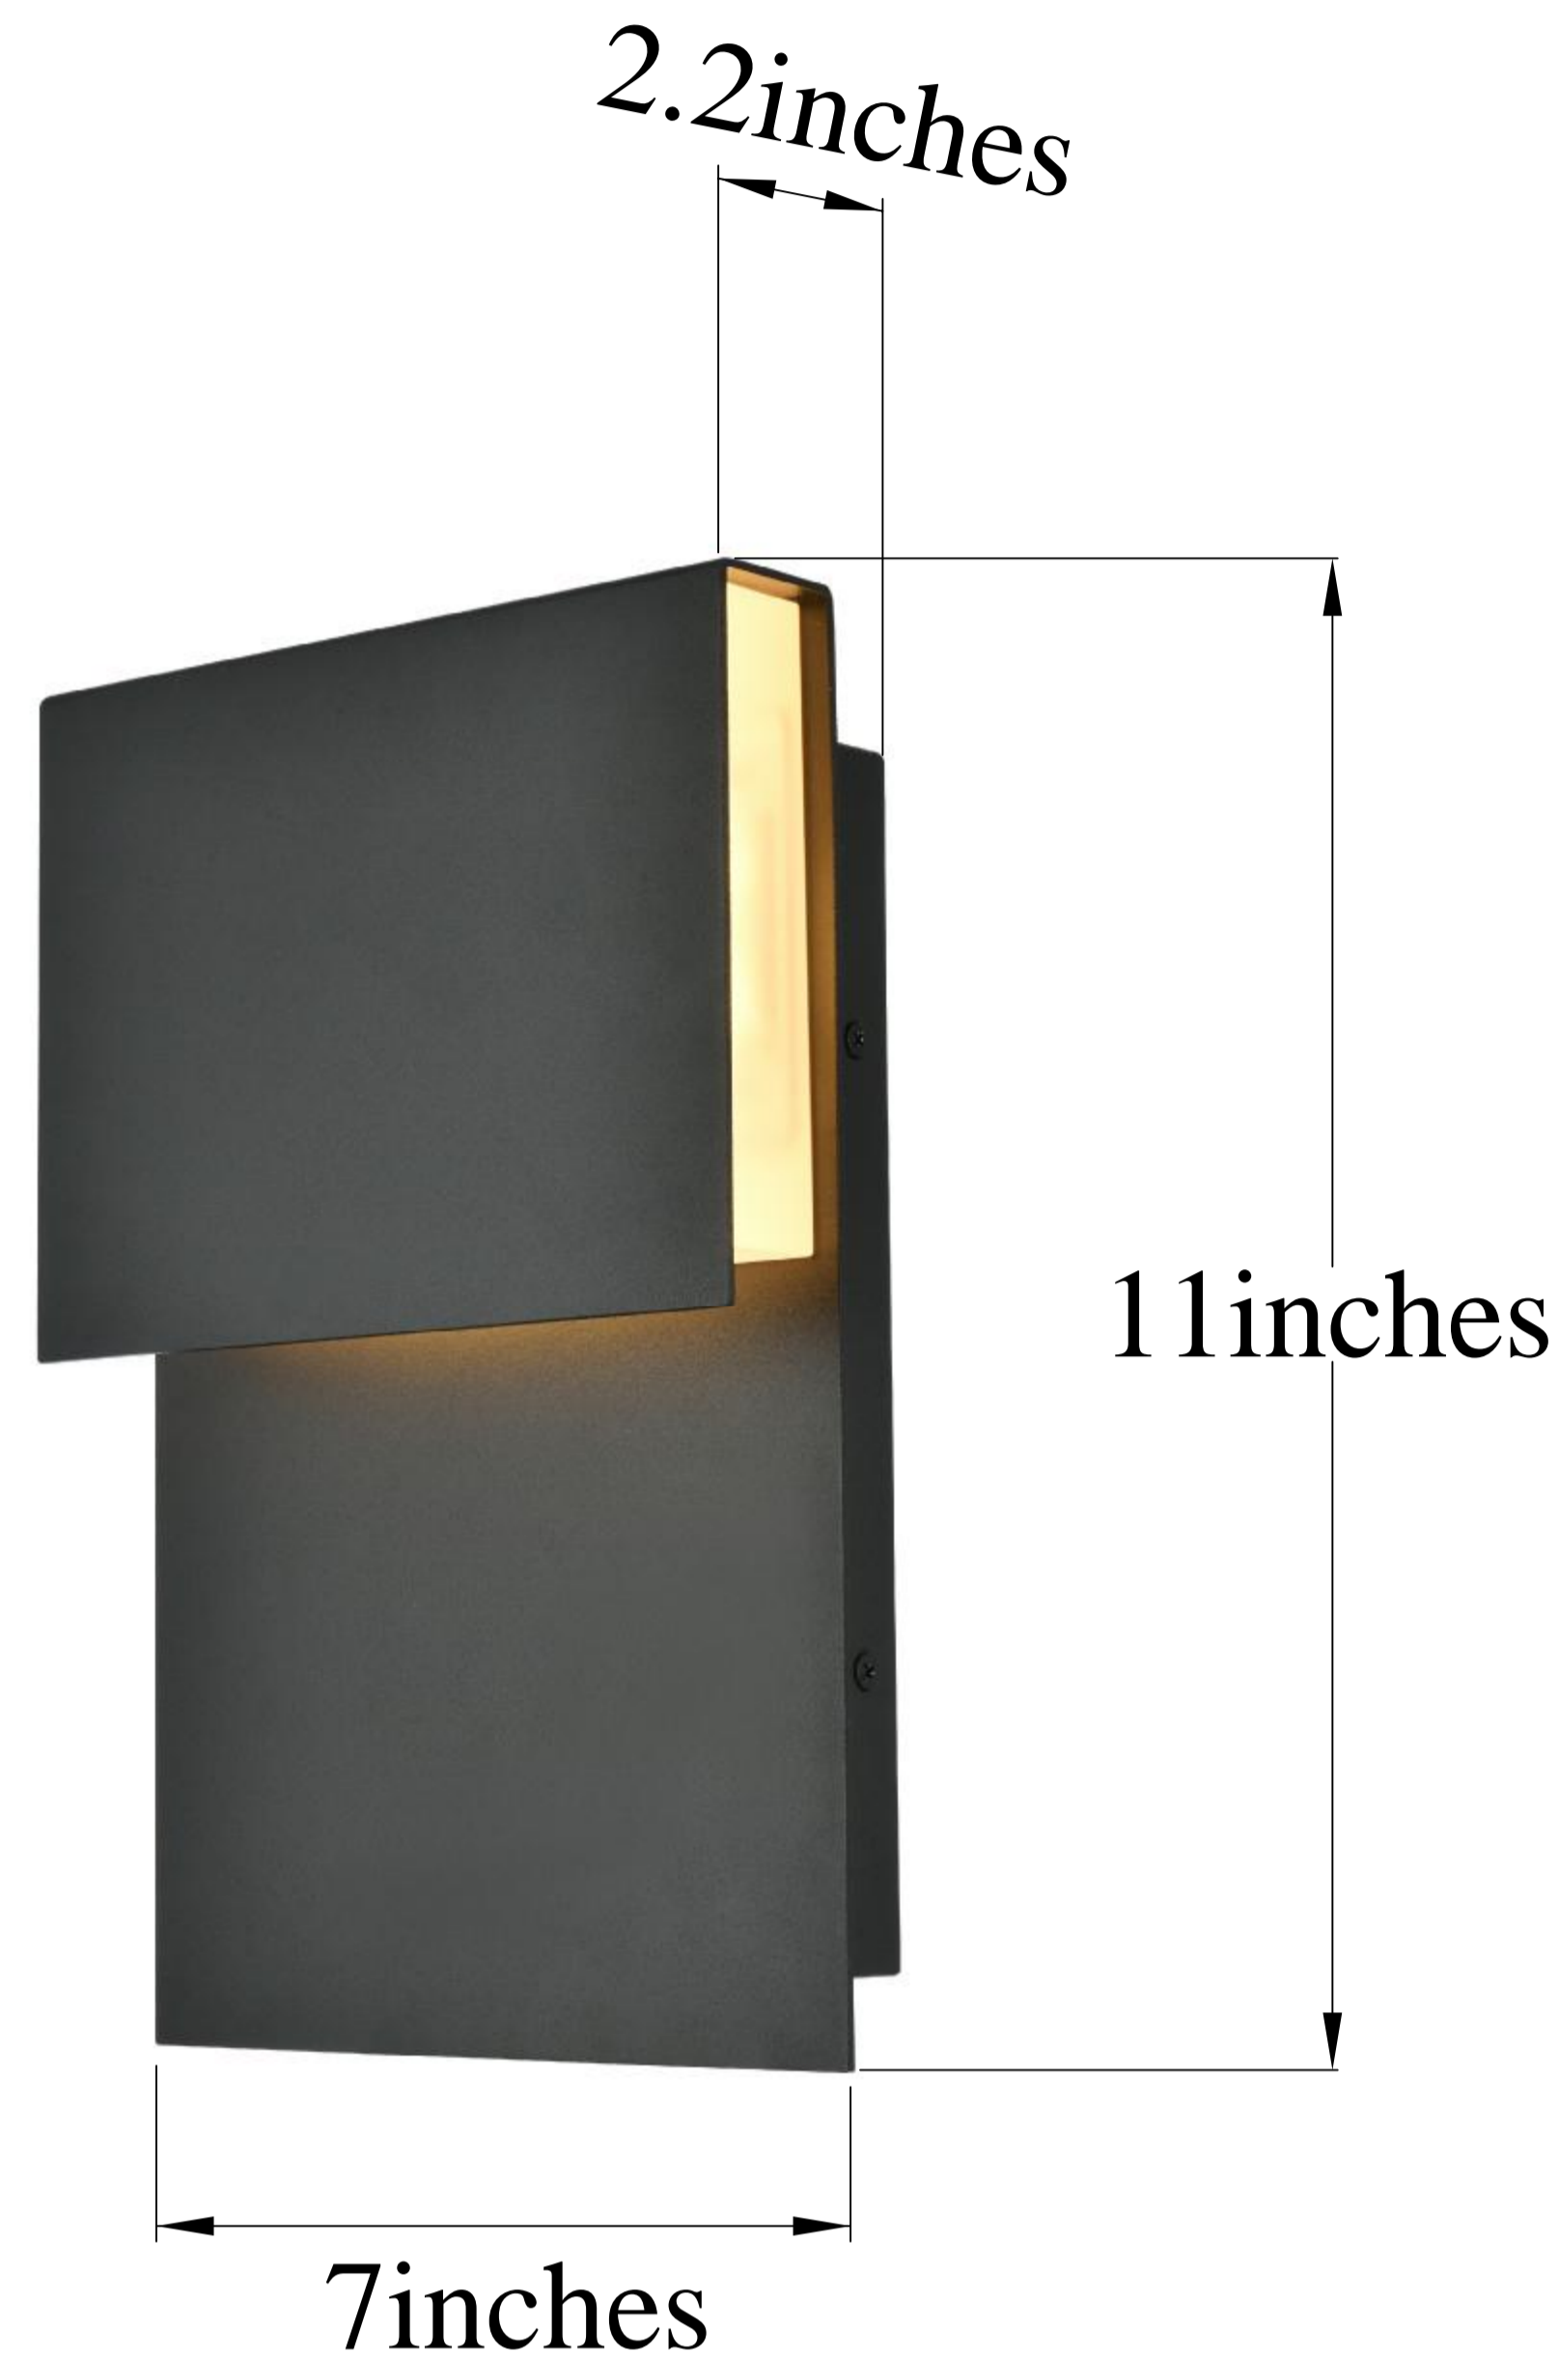

## 1-Light Black Wall Sconce

Black  
Item No:LDOD4029BK

Silver  
Item No:LDOD4029S

Available Finishes

### Dimensions

Back Plate Size(in)	9.5"x6.5"x1"
Chain/Rod Length	N/A
Width	7"
Extension	2.2"
Height	11"
Maximum Height	N/A

### Specifications

Finish	2 Finishes
Material	Aluminum& Acrylic
Acrylic Color	Frosted
Type	Wall Sconce
Hanging Device	N/A
Voltage	110-125V
Dimmable	NO
Warranty	2 Year Limited
Shipment Type	Small Parcel

### Bulb / Socket

Socket Type	LED
Number of Lights	1
Wattage/Bulb	8W
Included	YES