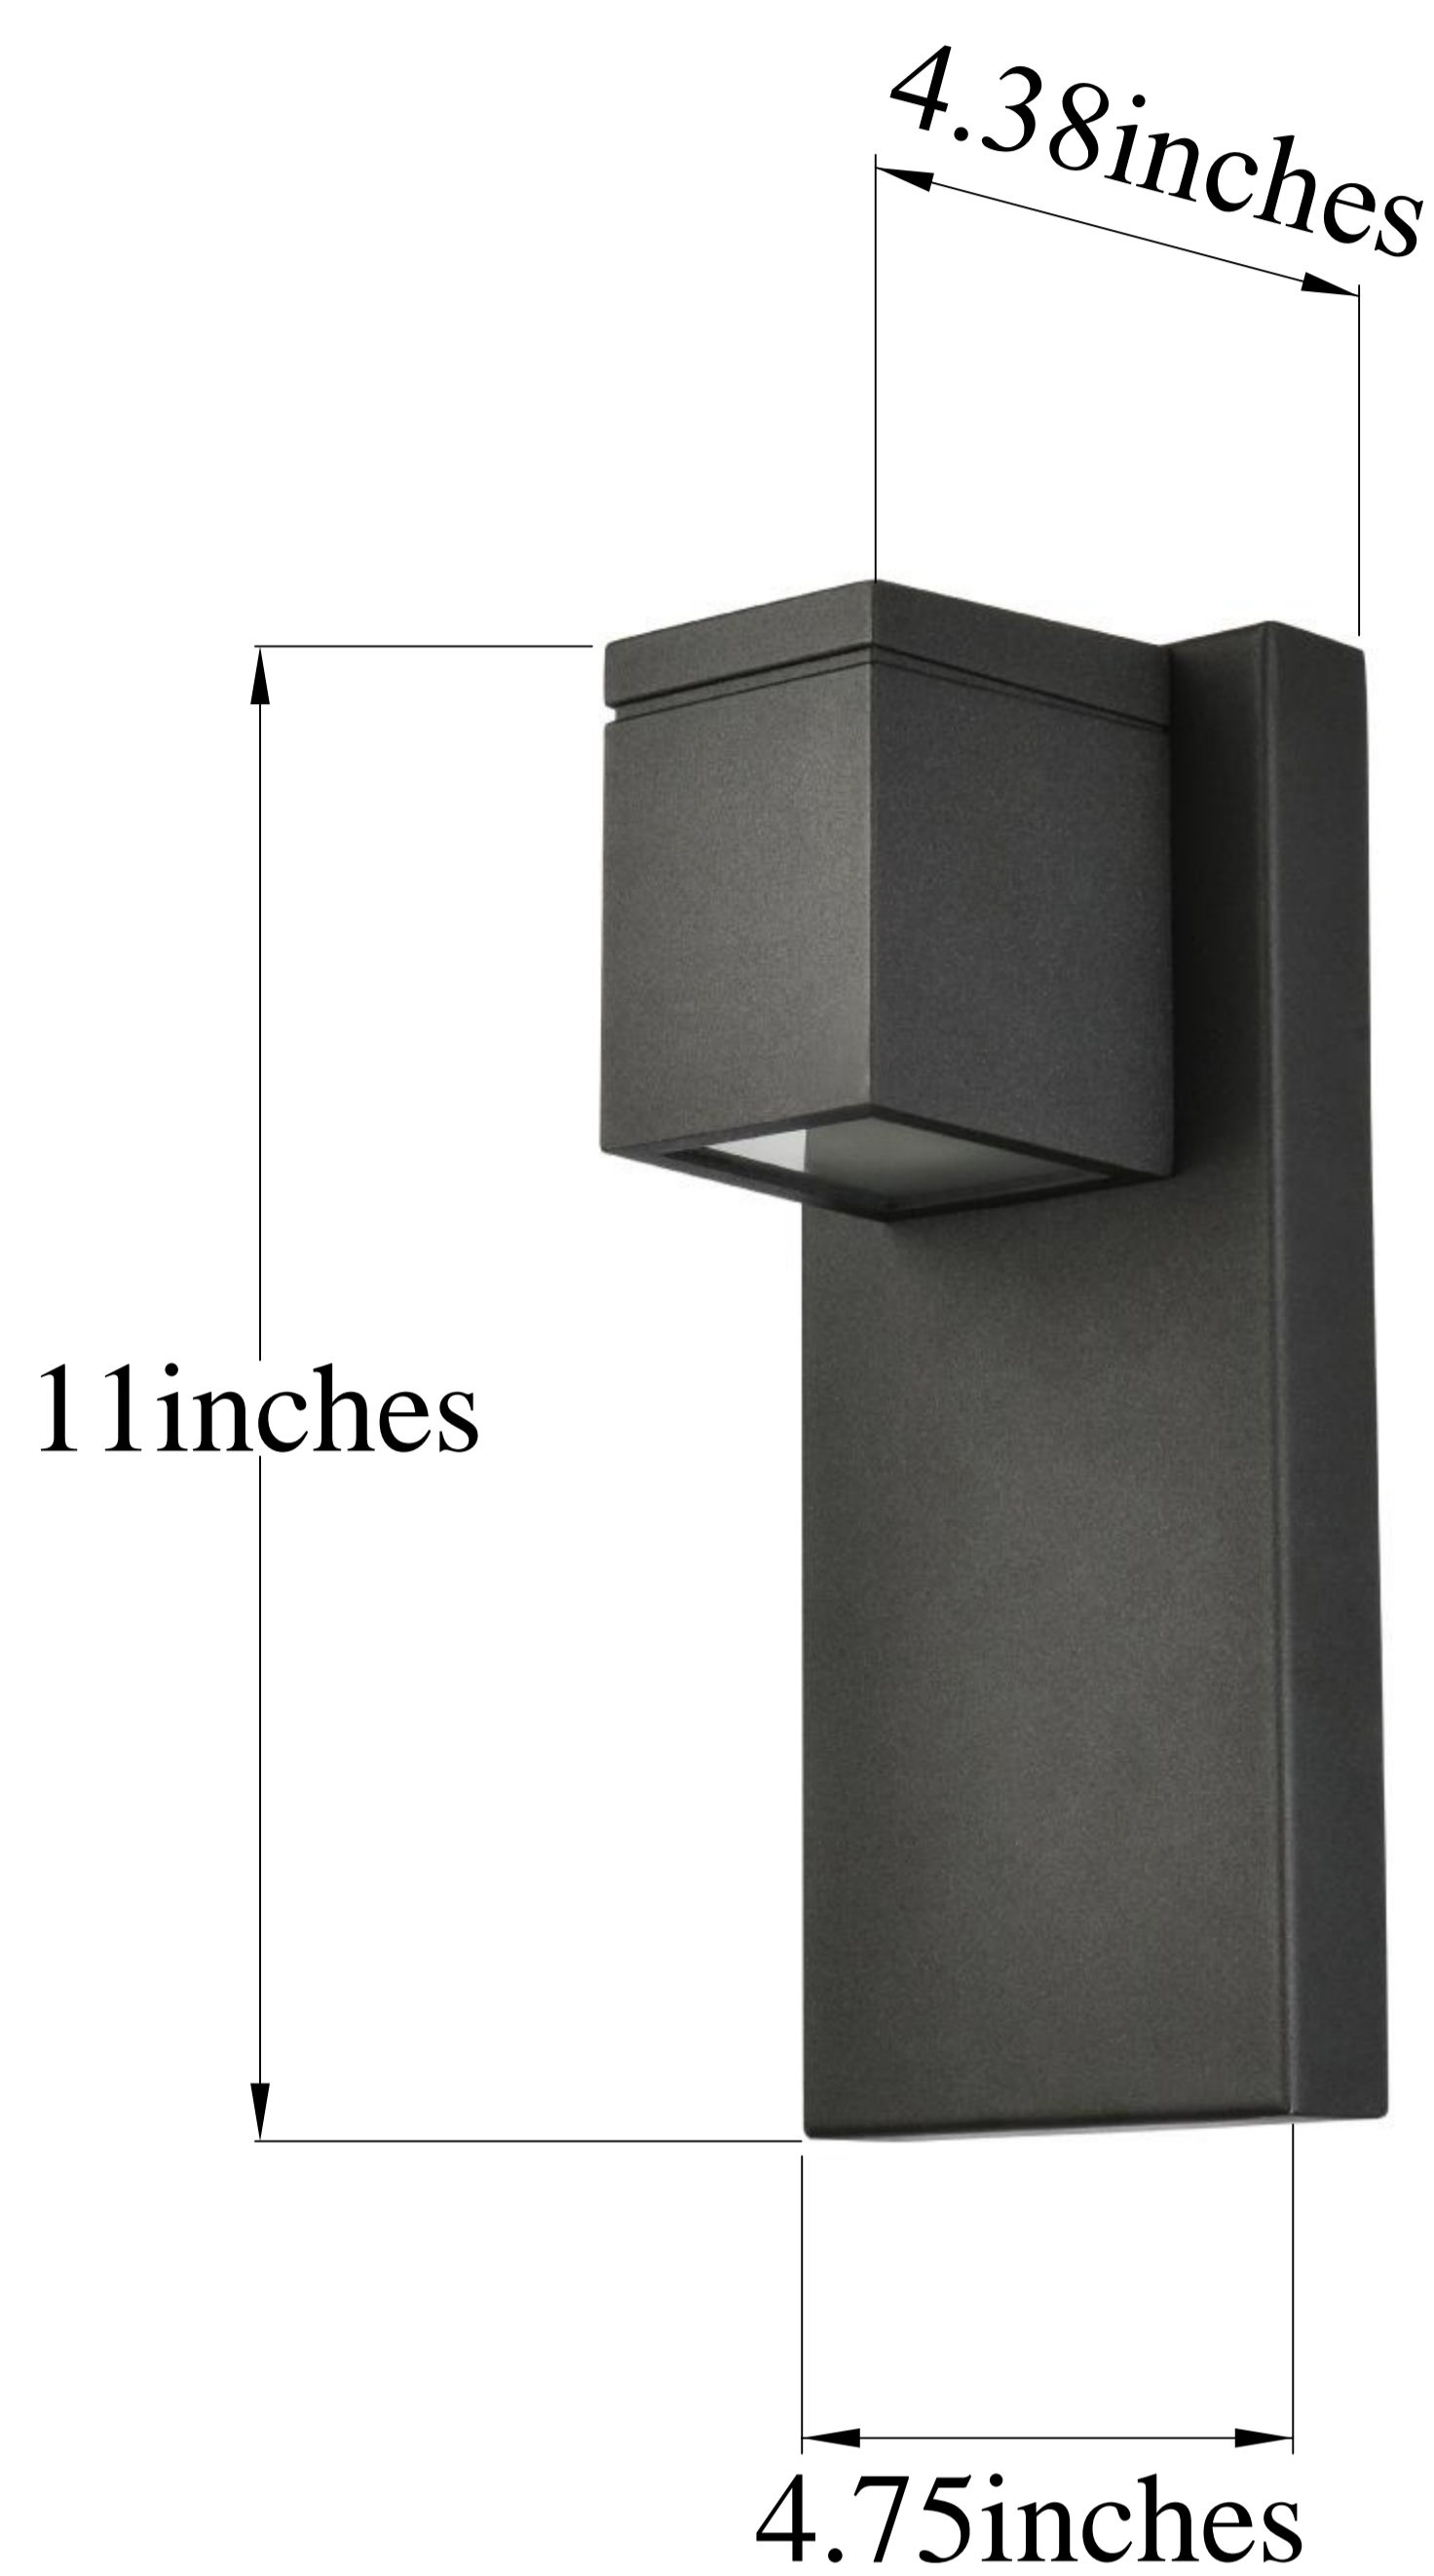

## 1-Light Black Wall Sconce

Black  
Item No:LDOD4007BK

Silver  
Item No:LDOD4007S

Available Finishes

### Dimensions

|                     |                |
|---------------------|----------------|
| Back Plate Size(in) | 11"x4.75"x1.2" |
| Chain/Rod Length    | N/A            |
| Width               | 4.75"          |
| Extension           | 4.38"          |
| Height              | 11"            |
| Maximum Height      | N/A            |

### Specifications

|                |                 |
|----------------|-----------------|
| Finish         | 2 Finishes      |
| Material       | Aluminum& Glass |
| Glass Color    | Frosted         |
| Type           | Wall Sconce     |
| Hanging Device | N/A             |
| Voltage        | 110-125V        |
| Dimmable       | YES             |
| Warranty       | 2 Year Limited  |
| Shipment Type  | Small Parcel    |

### Bulb / Socket

|                  |     |
|------------------|-----|
| Socket Type      | LED |
| Number of Lights | 1   |
| Wattage/Bulb     | 12W |
| Included         | YES |