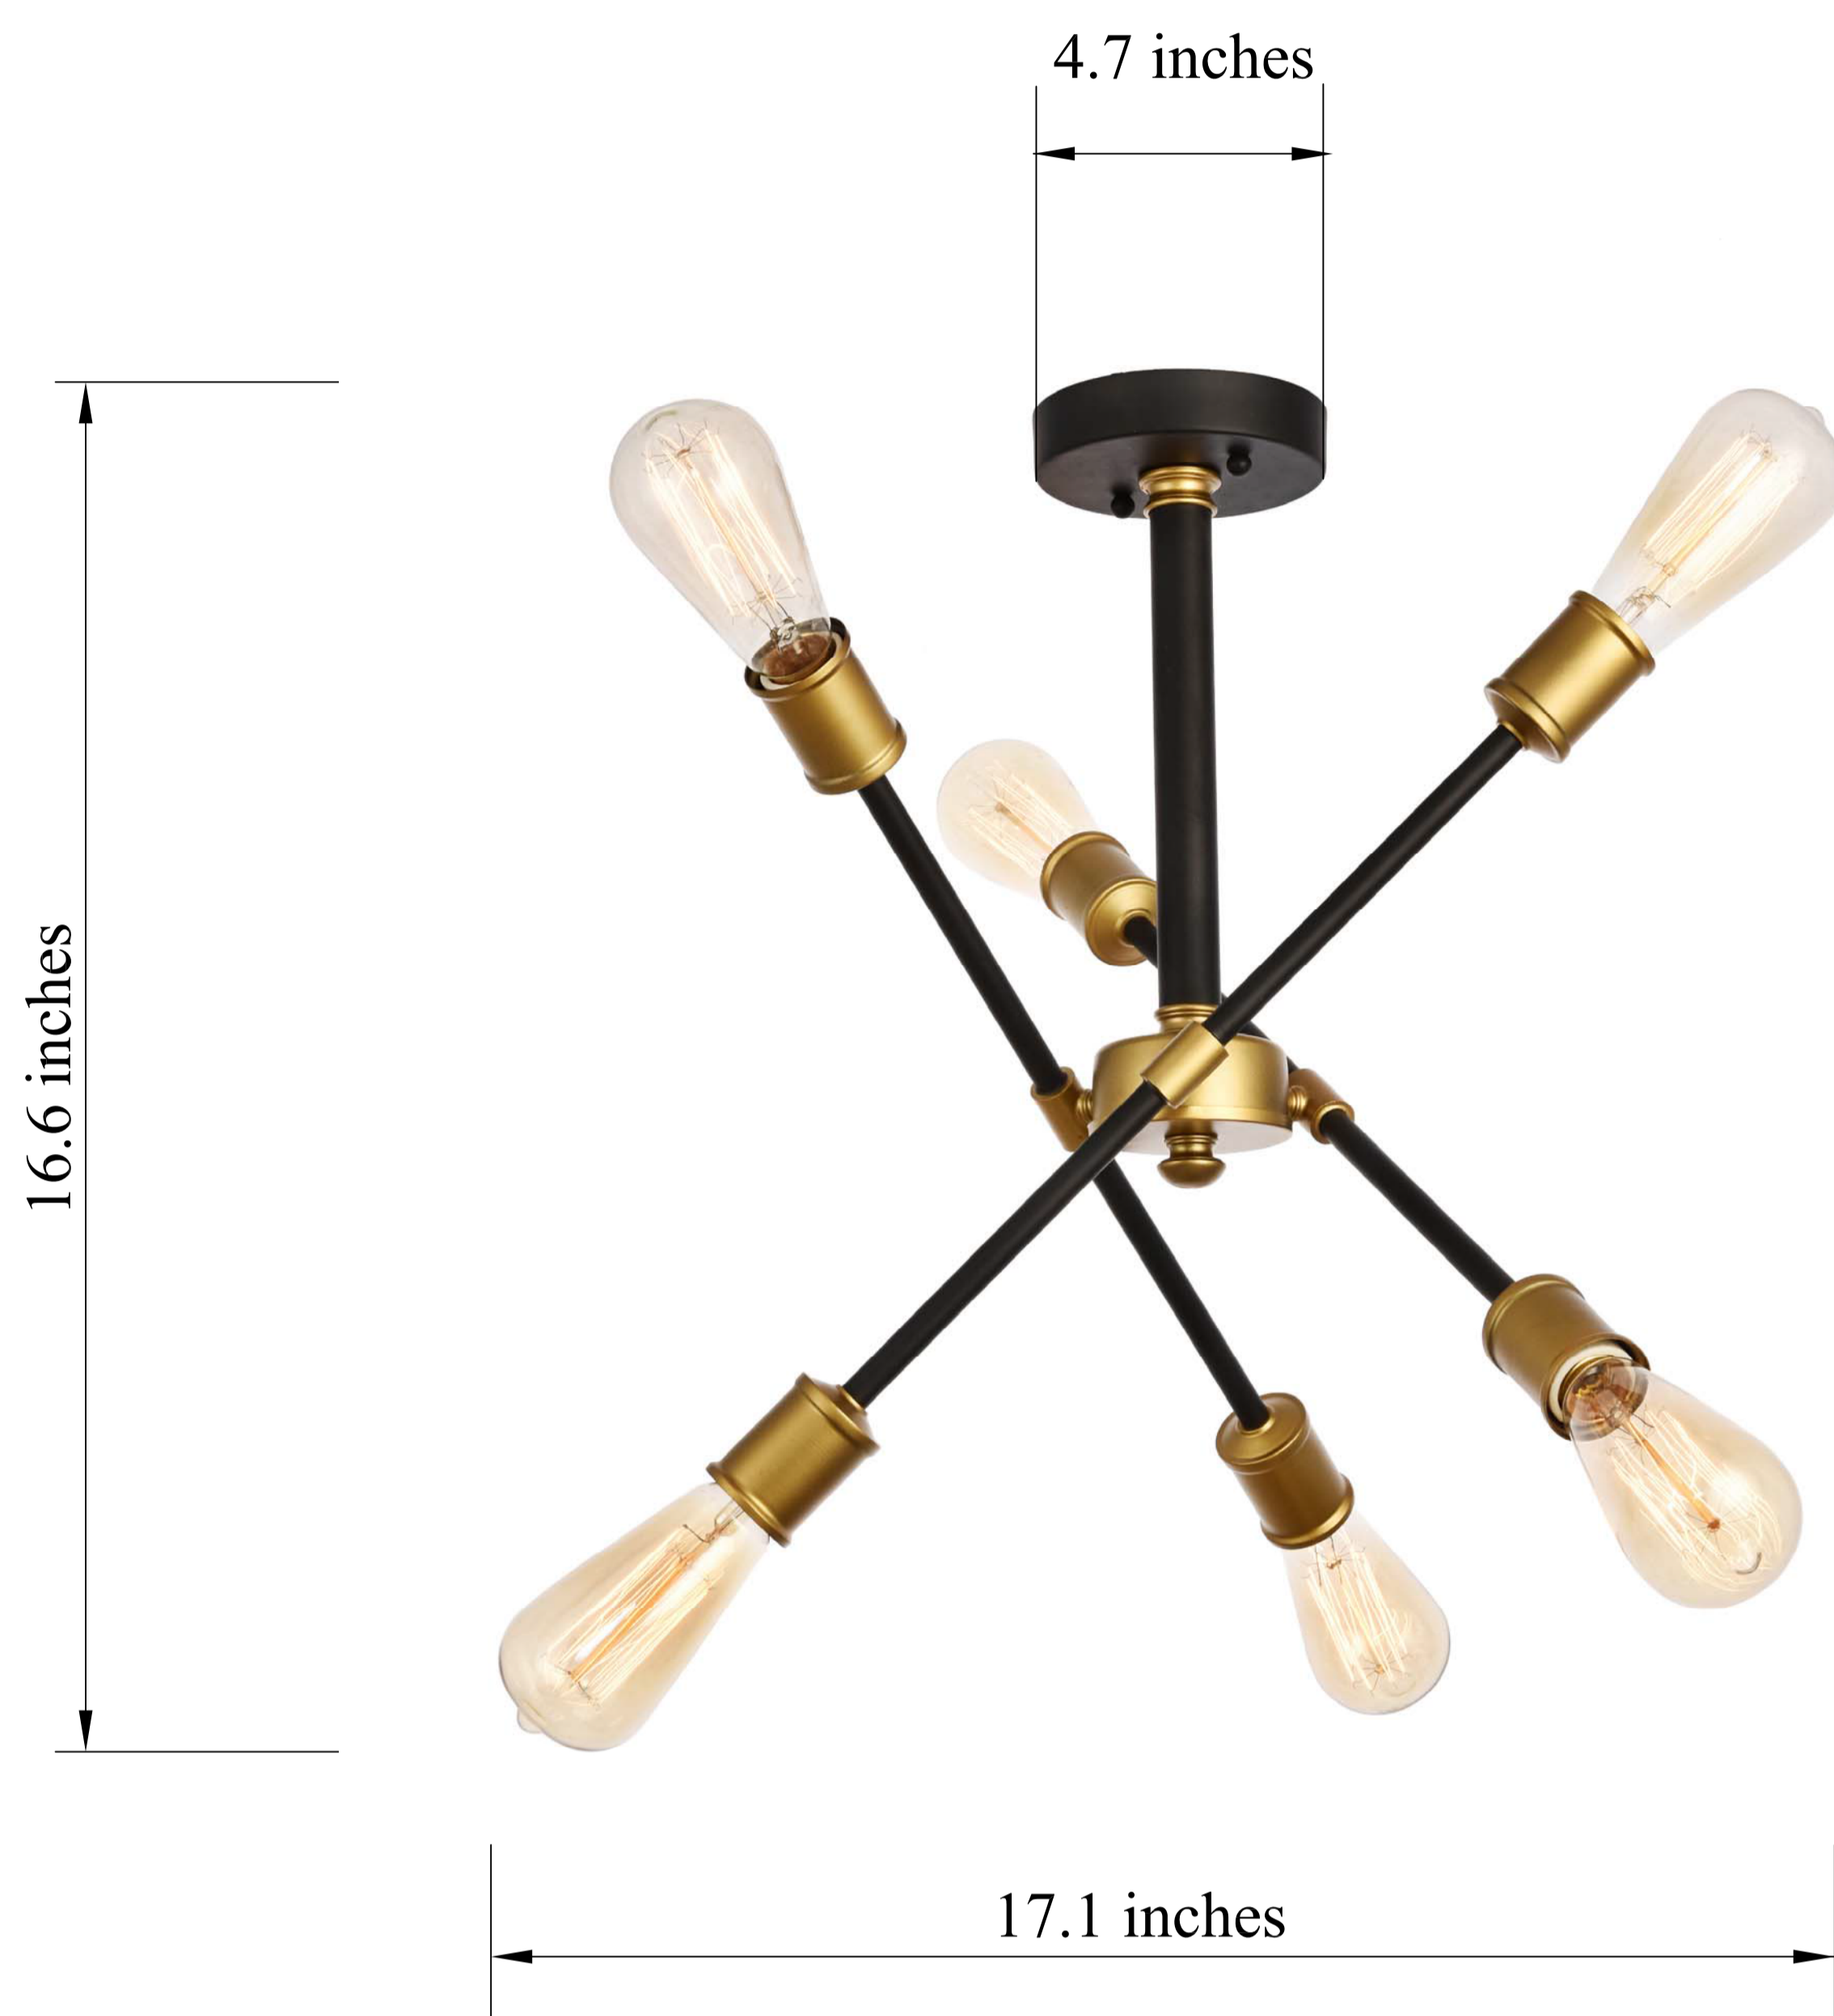

PRODUCT SPECIFICATION SHEET

AXEL COLLECTION

AXEL 6-Light Black Flush Mounts

Black+Brass
Item No:LD8003D17BK

Polished Nickel
Item No:LD8003D17PN

Brass
Item No:LD8003D17BR

Black
Item No:LD8003D17BLA

Available Finishes

Dimensions

Canopy Size(in)	D4.7" H1.0"
Chain/Rod Length	N/A
Length	N/A
Width	17.1"
Height	16.6"
Maximum Height	N/A

Specifications

Finish	4 Finishes
Material	Metal
Glass Color	N /A
Type	Flush Mounts
Hanging Device	N/A
Voltage	110-125V
Dimmable	Yes
Warranty	1 Year Limited
Shipment Type	Small Parcel

Bulb / Socket

Socket Type	E26
Number of Lights	6
Wattage/Bulb	60W
Included	No

Installation

Indoor/Outdoor	Indoor
Dry/Wet/Damp	Dry
Weight	3.9 LBS
Wire Length	8"
Safety Rating	ETL Listed