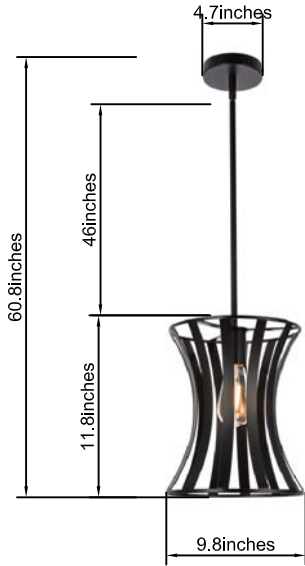

PRODUCT SPECIFICATION SHEET

LILY COLLECTION

LILY 1-Light Black Pendant Lamp

Black
Item No:LD7076D10BK

Brass
Item No:LD7076D10BR

Available Finishes

Dimensions

Canopy Size(in)	ø4.7" H1.0"
Chain/Rod Length	46"
Length	N/A
Width	ø9.8"
Height	11.8"
Maximum Height	60.8"

Specifications

Finish	2 Finishes
Material	Metal
Glass Color	N/A
Type	Pendant Lamp
Hanging Device	Chain
Voltage	110-125V
Dimmable	No
Warranty	1Year Limited
Shipment Type	Small Parcel

Bulb / Socket

Socket Type	E26
Number of Lights	1
Wattage/Bulb	40W
Included	No

Installation

Indoor/Outdoor	Indoor
Dry/Wet/Damp	Dry
Weight	5 LBS
Wire Length	78.7"
Safety Rating	ETL Listed