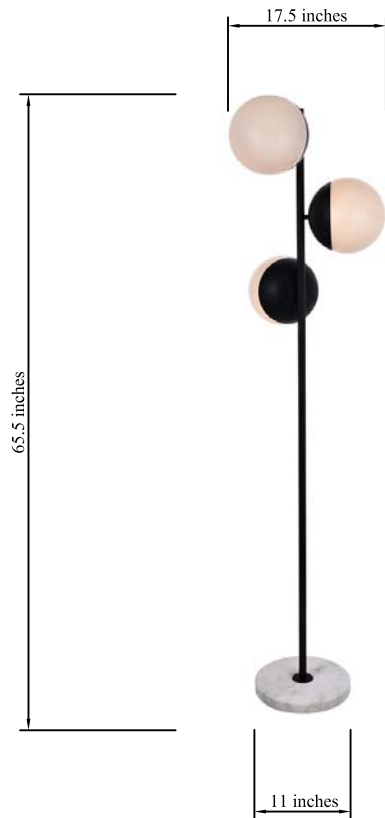

## ECLIPSE COLLECTION

ECLIPSE 3-Light Black Floor Frosted White Glass

Black  
Item No:LD6158BK

Chrome  
Item No:LD6160C

Brass  
Item No:LD6162BR

Available Finishes

### Dimensions

Base Size(in)	D11"*H1.4"
Chain/Rod Length	N/A
Length	N/A
Width	17.5"
Height	65.5"
Maximum Height	N/A

### Specifications

Finish	3 Finishes
Material	Iron / Glass
Glass Color	Frosted White
Type	Floor
Hanging Device	N/A
Voltage	110-125V
Dimmable	Yes
Warranty	1 Year Limited
Shipment Type	Small Parcel

### Bulb / Socket

Socket Type	E26
Number of Lights	3
Wattage/Bulb	40W
Included	No