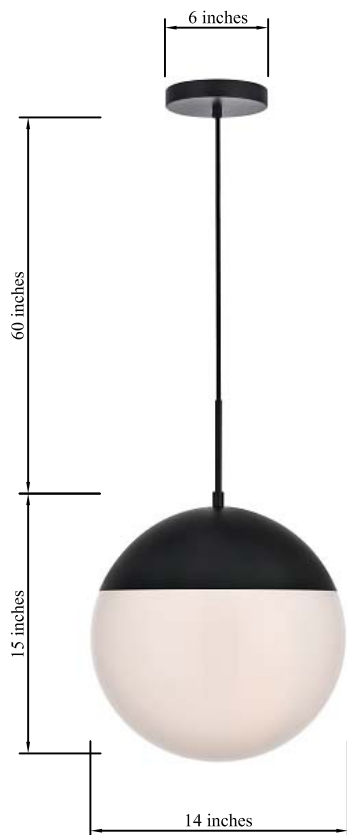

PRODUCT SPECIFICATION SHEET

ECLIPSE COLLECTION

ECLIPSE 1-Light Black Pendant Frosted White Glass

Black
Item No:LD6044BK

Chrome
Item No:LD6046C

Brass
Item No:LD6048BR

Available Finishes

Dimensions

Canopy Size(in)	D6"*H1"
Chain/Rod Length	60"
Length	N/A
Width	14"
Height	15"
Maximum Height	70"

Specifications

Finish	3 Finishes
Material	Iron / Glass
Glass Color	Frosted White
Type	Pendant
Hanging Device	Cord
Voltage	110-125V
Dimmable	Yes
Warranty	1 Year Limited
Shipment Type	Small Parcel

Bulb / Socket

Socket Type	E26
Number of Lights	1
Wattage/Bulb	40W
Included	No

Installation

Indoor/Outdoor	Indoor
Dry/Wet/Damp	Dry
Weight	6.3 LBS
Wire Length	60"
Safety Rating	ETL Listed