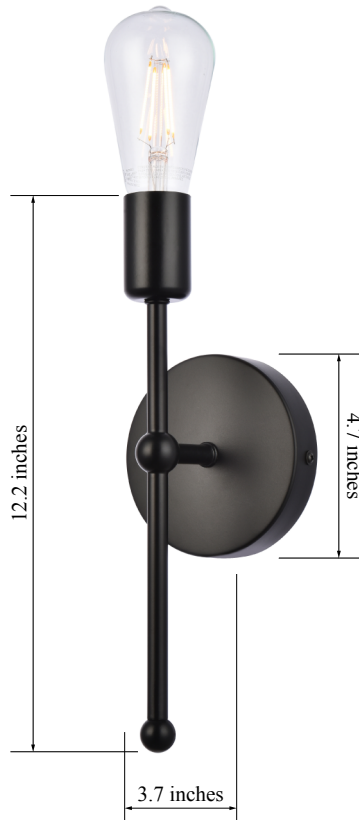

PRODUCT SPECIFICATION SHEET

KEELY COLLECTION

Keely 1-Light Wall lamp

Black
Item No:LD2356BK

Brass
Item No:LD2356BR

Black & Brass
Item No:LD2356BKR

Chrome
Item No:LD2356C

Available Finishes

Dimensions

Back plate Size(in)	D4.7"H1"
Chain/Rod Length	N/A
Width	4.7"
Extension	3.7"
Height	12.2"
Maximum Height	N/A

Specifications

Finish	4 Finishes
Material	Iron
Glass Color	N/A
Type	Wall lamp
Hanging Device	N/A
Voltage	110-125V
Dimmable	Yes
Warranty	1 Year Limited
Shipment Type	Small Parcel

Bulb / Socket

Socket Type	E26
Number of Lights	1
Wattage/Bulb	40W
Included	No

Installation

Indoor/Outdoor	Indoor
Dry/Wet/Damp	Dry
Weight	0.7 LBS
Wire Length	11"
Safety Rating	ETL Listed