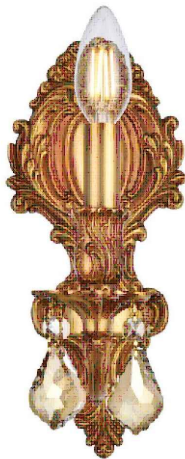

## Monarch COLLECTION

1-Light French Gold Bathroom Lamp

Item No:9601W5FG  
French Gold

Item No:9601W5FG-GT  
French Gold

Available Finishes

The Collection Is Composed Of Bathroom Lamp

### Dimensions

Base Size(in)	W5" * H11.5"
Chain/Rod/Cord Length Extension	N/A 8.5"
Width	W5"
Height	11.5"
Maximum Height	N/A