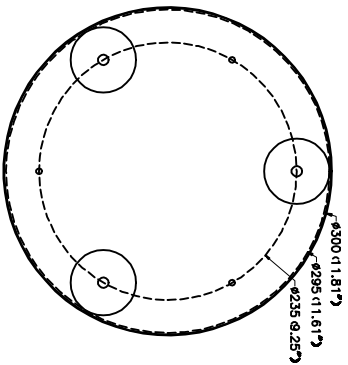

Finish:
 Colorway 1: Chrome
 Glass: Clear
 Cord: Rabolic
 Type of Bulb: AC LED 10.5W
 Number of Bulb: 3PCS
 Color temperature: 3000K
 Dimmable

FACTORY	5200D12C
ITEM NO.	5200D12C
DRAFTER	(Name of person who did the drawing)
DATE	Date of the latest revision

Model#:	5200D12C	Chain/Rod/Cord Length:	78"
Number of Tiers:	1	Wire Included (INCH):	transparent
Fixture Material:	Glass & Metal	Wire color:	transparent
Shades Included:	Yes	Assembly required:	Yes
Shade Material:	Glass	Light Bulbs:	3
Shade Color:	Clear	Bulb Type:	AC LED
Shade Shape:	Cylindrical	Color temperature:	3000K
Shade Height:	6.496"	Average Life(hours):	20000 hours
Shade Width:	6.496"	Estimated Yearly Energy cost(1\$/kWh)	
Shade Length:	2.36"	Life Based on Shrs/day(Years)	3 years
Hanging Device:	Electric wire	Dimmable :	Yes
Adjustable:	Yes	Lumen:	840lm
Minimum Hanging Height:	16"	CRI:	80
Maximum Hanging Height:	87.05"	Dry/Wet/damp	Dry
Length (in.)	N/A	Watts:	3.5W
Width / Diameter (in.)	11.8"	Watt Equivalent:	10.5W
Height (in.)	8.82"	Voltage:	120V
Inside Fixture Length (in.)		Finish:	Chrome+Clear
Inside Fixture Width/Diameter(in.)		Hardware Finish:	Chrome
Inside Fixture Height (in.)		Hardware Material:	Metal
Canopy:	Yes	Crystal Trim:	
Canopy Height:	0.79"	Crystal Color :	
Canopy Width:	11.81"	UL & ULc Standard :	
Canopy Length:		Product Weight:	11
Chain/Rod/Cord Included (INCH)	78"	Hanging Weight (Frame Only)	
Chain/Rod/Cord finish:	transparent	Hanging Weight w/Crystal	
		Shipment type:	Small Parcel
		Number of Boxes :	1
		Box 1 Length:	16.9"
		Box 1 Width:	15.4"
		Box 1 Height:	8.1"
		Box 1 Weight (LBS) :	13.9
		Box 2 Length:	
		Box 2 Width:	
		Box 2 Height:	
		Box 2 Weight (LBS) :	