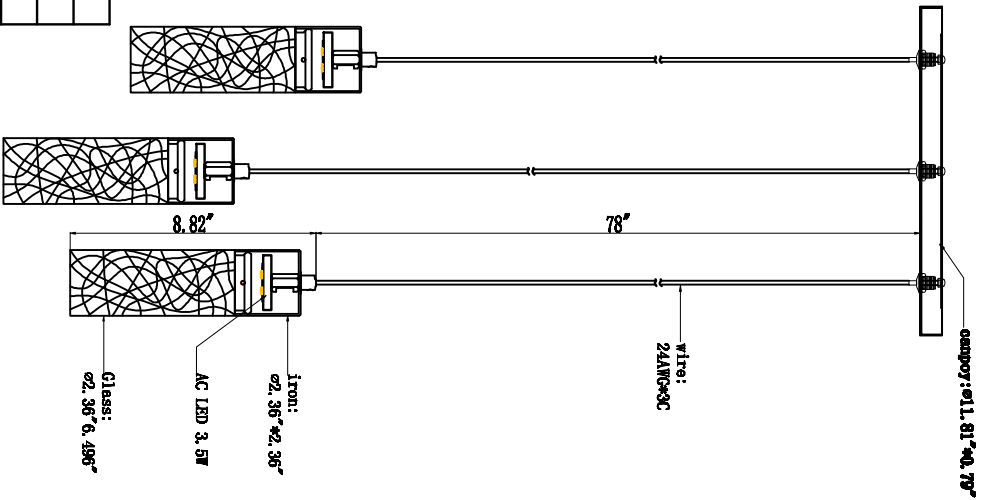

Finish:
 Colorway 1: Chrome
 Glass: Clear
 Cord: Rabolic
 Type of Bulb: AC LED 10.5W
 Number of Bulb: 3PCS
 Color temperature: 3000K
 Dimmable

FACTORY	5200D12C
ITEM NO.	5200D12C
DRAFTER	(Name of person who did the drawing)
DATE	Date of the latest revision

Model#:	5200D12C	Chain/Rod/Cord Length:	78"
Number of Tiers:	1	Wire Included (INCH):	transparent
Fixture Material:	Glass & Metal	Wire color:	transparent
Shades Included:	Yes	Assembly required:	Yes
Shade Material:	Glass	Light Bulbs:	3
Shade Color:	Clear	Bulb Type:	AC LED
Shade Shape:	Cylindrical	Color temperature:	3000K
Shade Height:	6.496"	Average Life(hours):	20000 hours
Shade Width:	6.496"	Estimated Yearly Energy cost(1\$/kWh)	
Shade Length:	2.36"	Life Based on Shrs/day(Years)	3 years
Hanging Device:	Electric wire	Dimmable :	Yes
Adjustable:	Yes	Lumen:	840lm
Minimum Hanging Height:	16"	CRI:	80
Maximum Hanging Height:	87.05"	Dry/Wet/damp	Dry
Length (in.)	N/A	Watts:	3.5W
Width / Diameter (in.)	11.8"	Watt Equivalent:	10.5W
Height (in.)	8.82"	Voltage:	120V
Inside Fixture Length (in.)		Finish:	Chrome+Clear
Inside Fixture Width/Diameter(in.)		Hardware Finish:	Chrome
Inside Fixture Height (in.)		Hardware Material:	Metal
Canopy:	Yes	Crystal Trim:	
Canopy Height:	0.79"	Crystal Color :	
Canopy Width:	11.81"	UL & ULc Standard :	
Canopy Length:		Product Weight:	11
Chain/Rod/Cord Included (INCH)	78"	Hanging Weight (Frame Only)	
Chain/Rod/Cord finish:	transparent	Hanging Weight w/Crystal	
		Shipment type:	Small Parcel
		Number of Boxes :	1
		Box 1 Length:	16.9"
		Box 1 Width:	15.4"
		Box 1 Height:	8.1"
		Box 1 Weight (LBS) :	13.9
		Box 2 Length:	
		Box 2 Width:	
		Box 2 Height:	
		Box 2 Weight (LBS) :	