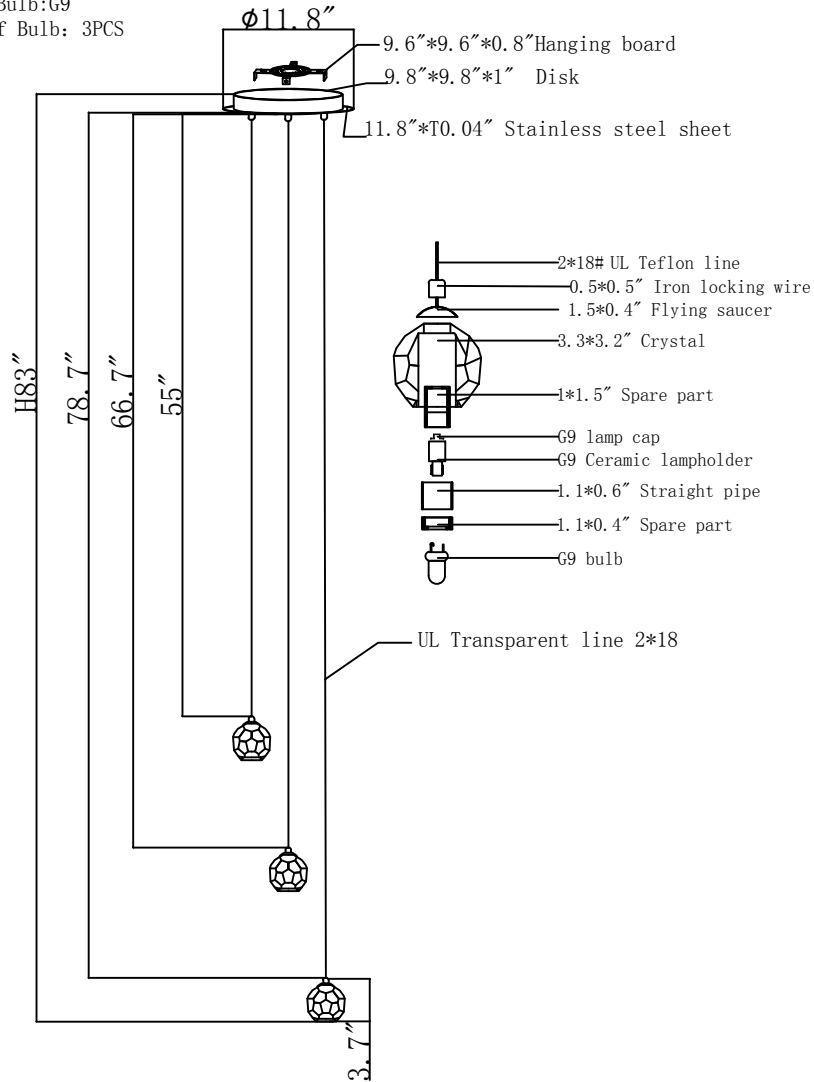

Finish:  
 Colorway 1:Chrome  
 Colorway 2:Gold  
 Colorway 3:Black  
 Crystal:Clear  
 Cord:  
 Type of Bulb:G9  
 Number of Bulb: 3PCS

Model#:	3505D12C/G/BK	Chain/Rod/Cord item#:	
Number of Tiers:	1	Wire Included (INCH):	78"
		Wire color:	Transparent
Fixture Material:	Stainless steel & Crystal Glass	Assembly required	No
Shades Included:	Yes	Light Bulbs:	3
		Bulb Type:	G9
Shade Material:	Crysatl	Color temperature:	
		Average Life (hours):	
Shade Color:	Clear	Estimated Yearly Energy cost (11¢/kWh)	
Shade Shape:	Circularity	Life Based on 3hrs/day (Years)	
Shade Height:	3.2"	Dimmable :	
		Lumen:	
Shade Width:	3.3"	CRI:	
		Dry/Wet/damp	Dry
Shade Length:		Watts:	40W
		Watt Equivalent:	
Hanging Device:	ETL18#Transparent Line	Max Wattage:	120W
		Voltage:	110-120V
Adjustable:	Yes	Finish:	Chrome/Glod/Black+Clear
		Hardware Finish:	Chrome&Glod&Black
Minimum Hanging Height:	20"	Hardware Material:	Iron + stainless steel
Maximum Hanging Height:	83"	Crystal Trim:	
Length (in.)		Crystal Color :	
Width / Diameter (in.)	11.8"	UL & ULc Standard :	Yes
Height (in.)	3.7"	Product Weight:	7 LBS
Inside Fixture Length (in.)		Hanging Weight (Frame Only)	
Inside Fixture Width/Diameter (in.)		Hanging Weight W/Crystal	
Inside Fixture Height (in.)		Shipment type:	Small Parcel
		Number of Boxes:	1
Canopy:	Yes	Box 1 Length:	14"
Canopy Height	1"	Box 1 Width:	8"
Canopy Width	11.8"	Box 1 Height:	8"
Canopy Length		Box 1 Weight (LBS):	8 LBS
Chain/Rod/Cord Included (INCH)	78"	Box 2 Length:	
		Box 2 Width:	
Chain/Rod/Cord finish:	Transparent	Box 2 Height:	
		Box 2 Weight (LBS):	

FACTORY	
ITEM NO.	3505D12C/G/BK
DRAFTER	
DATE	Date of the latest revision