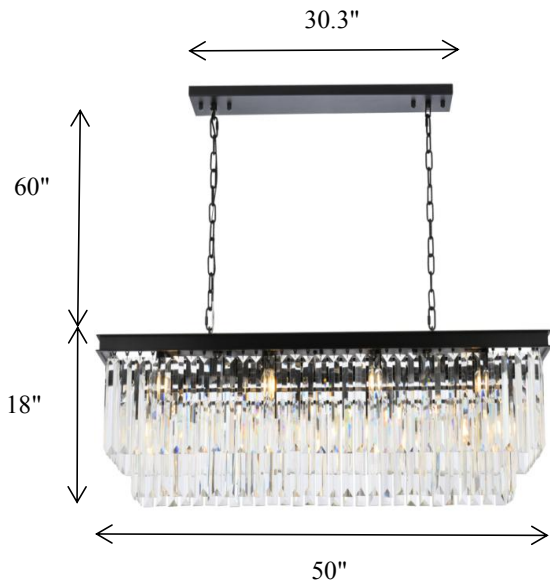

PRODUCT SPECIFICATION SHEET

Sydney collection

Sydney 12-Light Matte Black Pendant Clear Crystal

Matte Black
Item No:1232D50MB

Polished Nickel
Item No:1232D50PN

Available Finishes

*The Collection is composed of Chandeliers,
Pendants*

Dimensions

Canopy/Backplate (in)	L30.3"*W5"*H1"
Chain/Rod Length	60"
Length	50"
Width	14"
Height	18"
Maximum Height	78"

Specifications

Finish	2 Finishes
Material	Iron and Crystal
Crystal Color	Clear
Type	Pendant
Hanging Device	Chain
Voltage	110-125V
Dimmable	YES
Warranty	1 Year Limited
Shipment Type	Small Parcel

Bulb / Socket

Socket Type	E12
Number of Lights	12
Wattage/Bulb	40W
Included	No

Installation

Indoor/Outdoor	Indoor
Dry/Wet/Damp	Dry
Weight	105.4 LBS
Wire Length	144"
Safety Rating	UL Listed