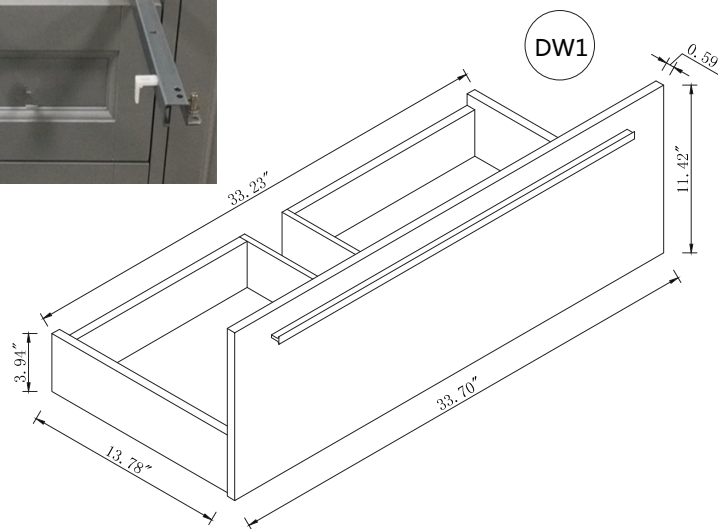

Top view

Back view

Side view

Front view

Drawer Interior Size

DWG. NO.:

MODEL NO.:

VF43536MBL

ALTERATIONS

- 1
- 2
- 3
- 4

FOR PROPOSAL ONLY ALL DIMENSIONS TO BE VERIFIED

SCALE:

DWG. BY:

CHECKED BY:

DATE:

PROJECT: