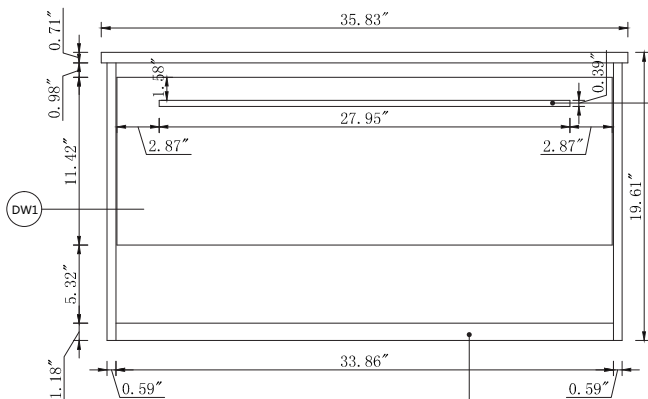

Top view

Back view

Side view

Front view

Drawer Interior Size

DWG. NO.:

MODEL NO.:

VF43536MBL

ALTERATIONS

- 1
- 2
- 3
- 4

FOR PROPOSAL ONLY ALL DIMENSIONS TO BE VERIFIED

SCALE:

DWG. BY:

CHECKED BY:

DATE:

PROJECT: