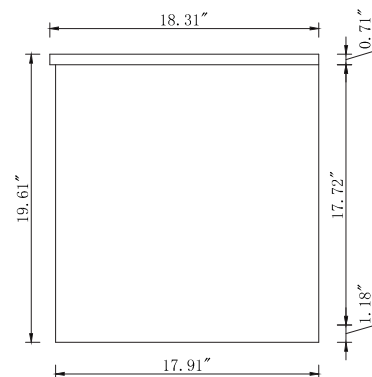

Top view

Back view

Side view

Front view

Drawer Interior Size

DWG. NO.:

MODEL NO.:

VF43536MBL

ALTERATIONS

- 1
- 2
- 3
- 4

FOR PROPOSAL ONLY ALL DIMENSIONS TO BE VERIFIED

SCALE:

DWG. BY:

CHECKED BY:

DATE:

PROJECT: