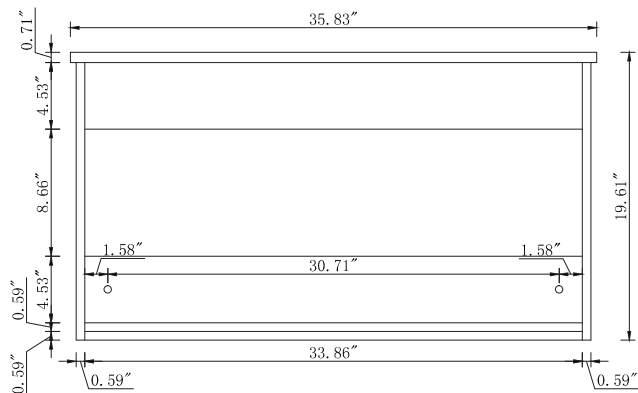

Top view

Back view

Side view

Front view

Drawer Interior Size

DWG. NO.:

MODEL NO.:

VF43536MBL

ALTERATIONS

- 1
- 2
- 3
- 4

FOR PROPOSAL ONLY ALL DIMENSIONS TO BE VERIFIED

SCALE:

DWG. BY:

CHECKED BY:

DATE:

PROJECT: