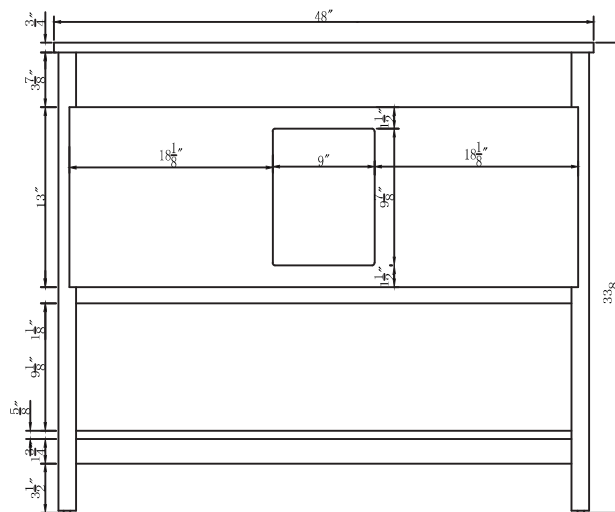

Top view

Back view

Front view

Side view

Drawer Interior Size

DWG. NO.:

MODEL NO.:

VF19048GR\_BS

ALTERATIONS

- 1
- 2
- 3
- 4

FOR PROPOSAL ONLY ALL DIMENSIONS TO BE VERIFIED

SCALE:

DWG. BY:

CHECKED BY:

DATE:

PROJECT: