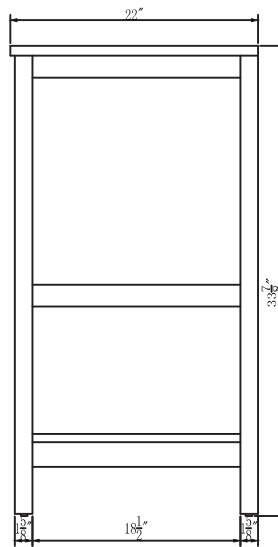

Top view

Back view

Front view

Side view

Drawer Interior Size

DWG. NO.:

MODEL NO.:

VF19048GR\_BS

ALTERATIONS

- 1
- 2
- 3
- 4

FOR PROPOSAL ONLY ALL DIMENSIONS TO BE VERIFIED

SCALE:

DWG. BY:

CHECKED BY:

DATE:

PROJECT: