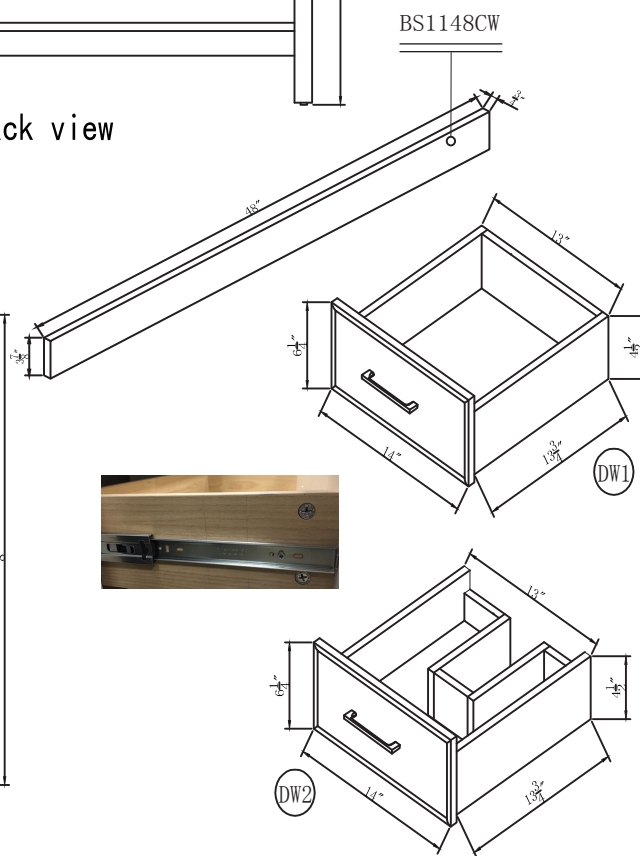

Top view

Back view

Front view

Side view

Drawer Interior Size

DWG. NO.:

MODEL NO.:

VF19048GR\_BS

ALTERATIONS

- 1
- 2
- 3
- 4

FOR PROPOSAL ONLY ALL DIMENSIONS TO BE VERIFIED

SCALE:

DWG. BY:

CHECKED BY:

DATE:

PROJECT: