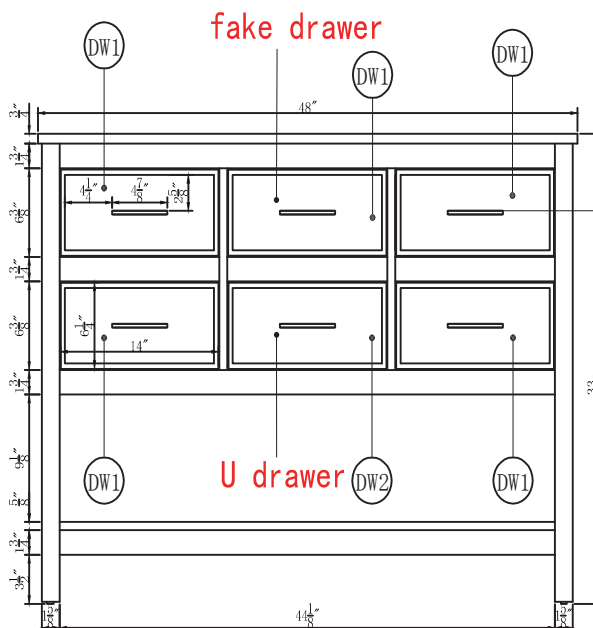

Top view

Back view

Front view

Side view

Drawer Interior Size

DWG. NO.:

MODEL NO.:

VF19048GR\_BS

ALTERATIONS

- 1
- 2
- 3
- 4

FOR PROPOSAL ONLY ALL DIMENSIONS TO BE VERIFIED

SCALE:

DWG. BY:

CHECKED BY:

DATE:

PROJECT: