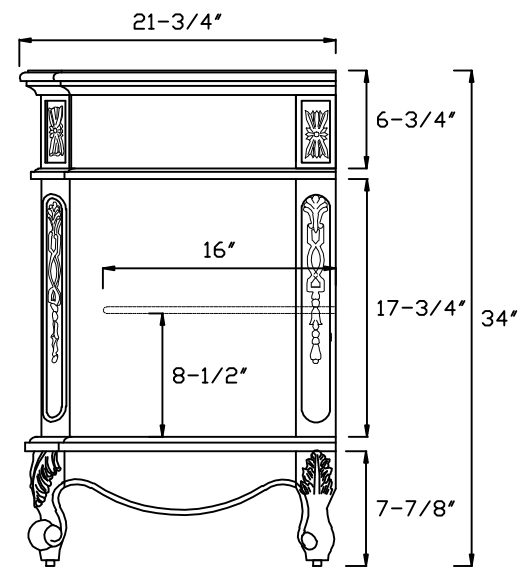

Front view

Side view

Top view

Back view

DWG. NO.	
MODEL NO: VF-1031VM	
SPEC NO:	
QUANTITY:	
DATE: 10/26/2020	
CHECKED BY:	
FOR PROPOSAL ONLY ALL DIMENSIONS TO BE VERIFIED	
PROJECT:	
COLOR:	
FINISH:	
REVISIONS	
1	
2	
3	
4	
5	
6	
500-550 E. Erie Avenue Philadelphia PA 19134	