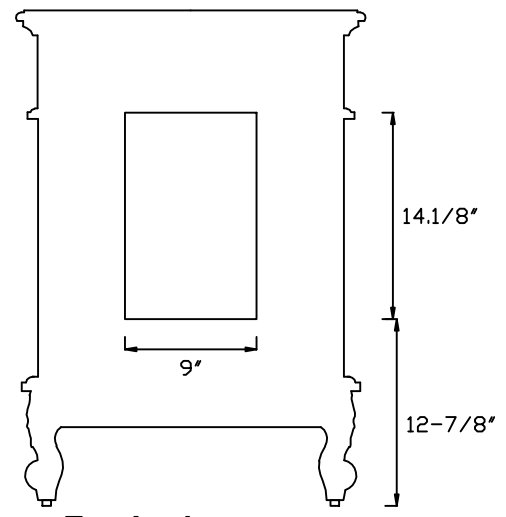

Front view

Side view

Top view

Back view

DWG. NO.	
MODEL NO: VF-1031VM	
SPEC NO:	
QUANTITY:	
DATE: 10/26/2020	
CHECKED BY:	
FOR PROPOSAL ONLY ALL DIMENSIONS TO BE VERIFIED	
PROJECT:	
COLOR:	
FINISH:	
REVISIONS	
1	
2	
3	
4	
5	
6	
500-550 E. Erie Avenue Philadelphia PA 19134	