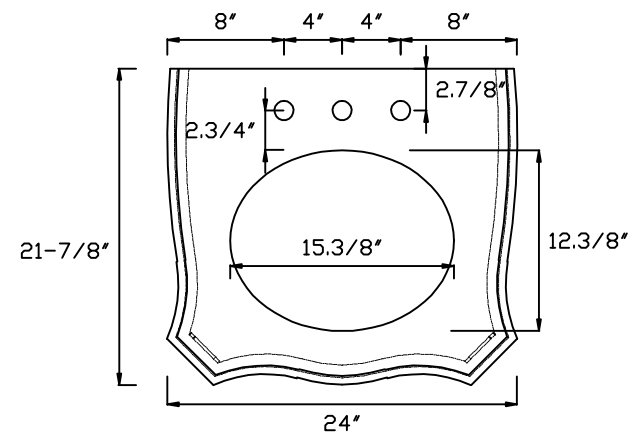

Front view

Side view

Top view

Back view

DWG. NO.	
MODEL NO: VF-1031VM	
SPEC NO:	
QUANTITY:	
DATE: 10/26/2020	
CHECKED BY:	
FOR PROPOSAL ONLY ALL DIMENSIONS TO BE VERIFIED	
PROJECT:	
COLOR:	
FINISH:	
REVISIONS	
1	
2	
3	
4	
5	
6	
500-550 E. Erie Avenue Philadelphia PA 19134	