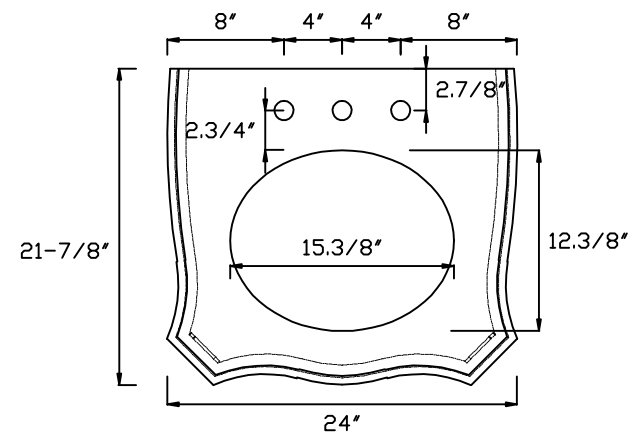

Front view

Side view

Top view

Back view

DWG. NO.	
MODEL NO: VF-1031AW	
SPEC NO:	
QUANTITY:	
DATE: 10/26/2020	
CHECKED BY:	
FOR PROPOSAL ONLY ALL DIMENSIONS TO BE VERIFIED	
PROJECT:	
COLOR:	
FINISH:	
REVISIONS	
1	
2	
3	
4	
5	
6	
500-550 E. Erie Avenue Philadelphia PA 19134	