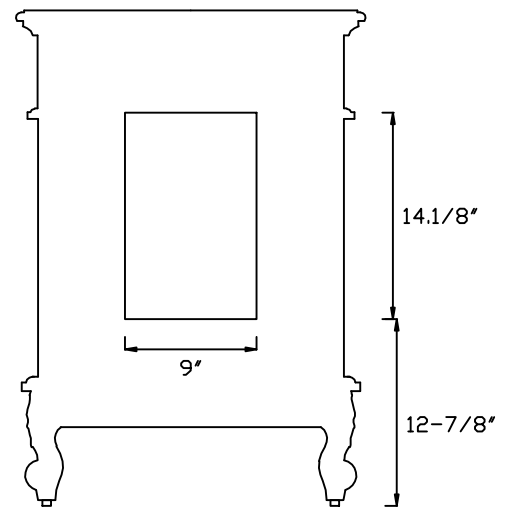

Front view

Side view

Top view

Back view

DWG. NO.	
MODEL NO: VF-1031AW	
SPEC NO:	
QUANTITY:	
DATE: 10/26/2020	
CHECKED BY:	
FOR PROPOSAL ONLY ALL DIMENSIONS TO BE VERIFIED	
PROJECT:	
COLOR:	
FINISH:	
REVISIONS	
1	
2	
3	
4	
5	
6	
500-550 E. Erie Avenue Philadelphia PA 19134	