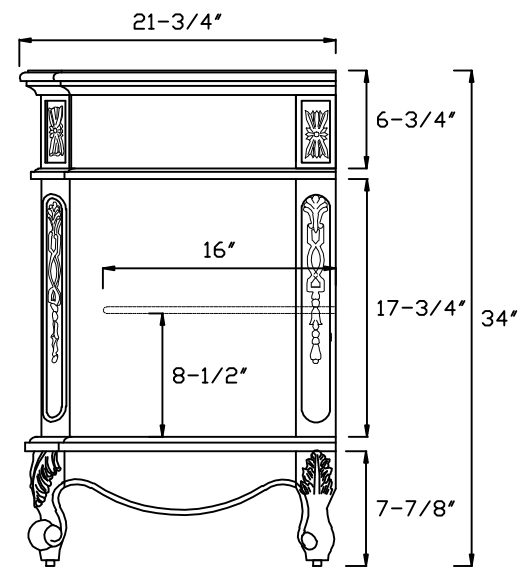

Front view

Side view

Top view

Back view

DWG. NO.	
MODEL NO: VF-1031AW	
SPEC NO:	
QUANTITY:	
DATE: 10/26/2020	
CHECKED BY:	
FOR PROPOSAL ONLY ALL DIMENSIONS TO BE VERIFIED	
PROJECT:	
COLOR:	
FINISH:	
REVISIONS	
1	
2	
3	
4	
5	
6	
500-550 E. Erie Avenue Philadelphia PA 19134	