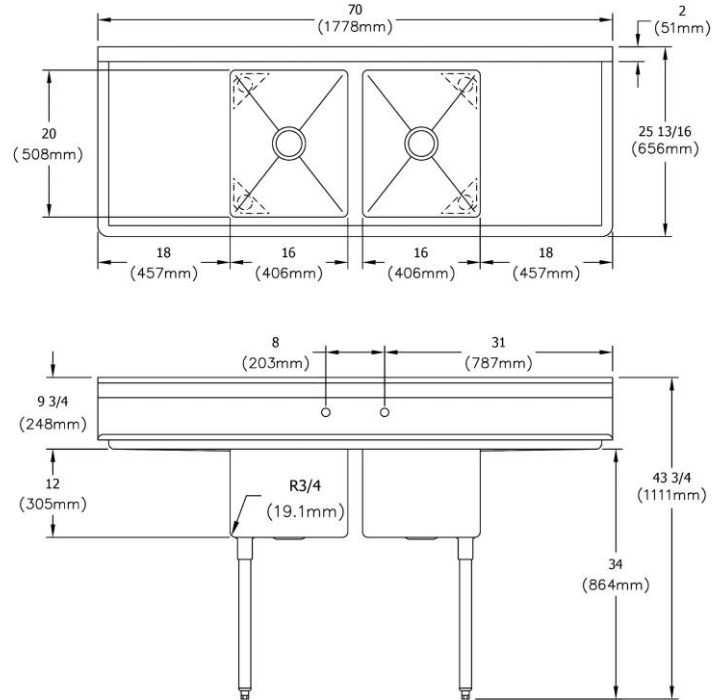

PART: _____ QTY: _____
PROJECT: _____
CONTACT: _____
DATE: _____
NOTES: _____
APPROVAL: _____

In keeping with our policy of continuing product improvement, Elkay reserves the right to change product specifications without notice. Please visit elkay.com for the most current version of Elkay product specification sheets. This specification describes an Elkay product with design, quality, and functional benefits to the user. When making a comparison of other producers' offerings, be certain these features are not overlooked.