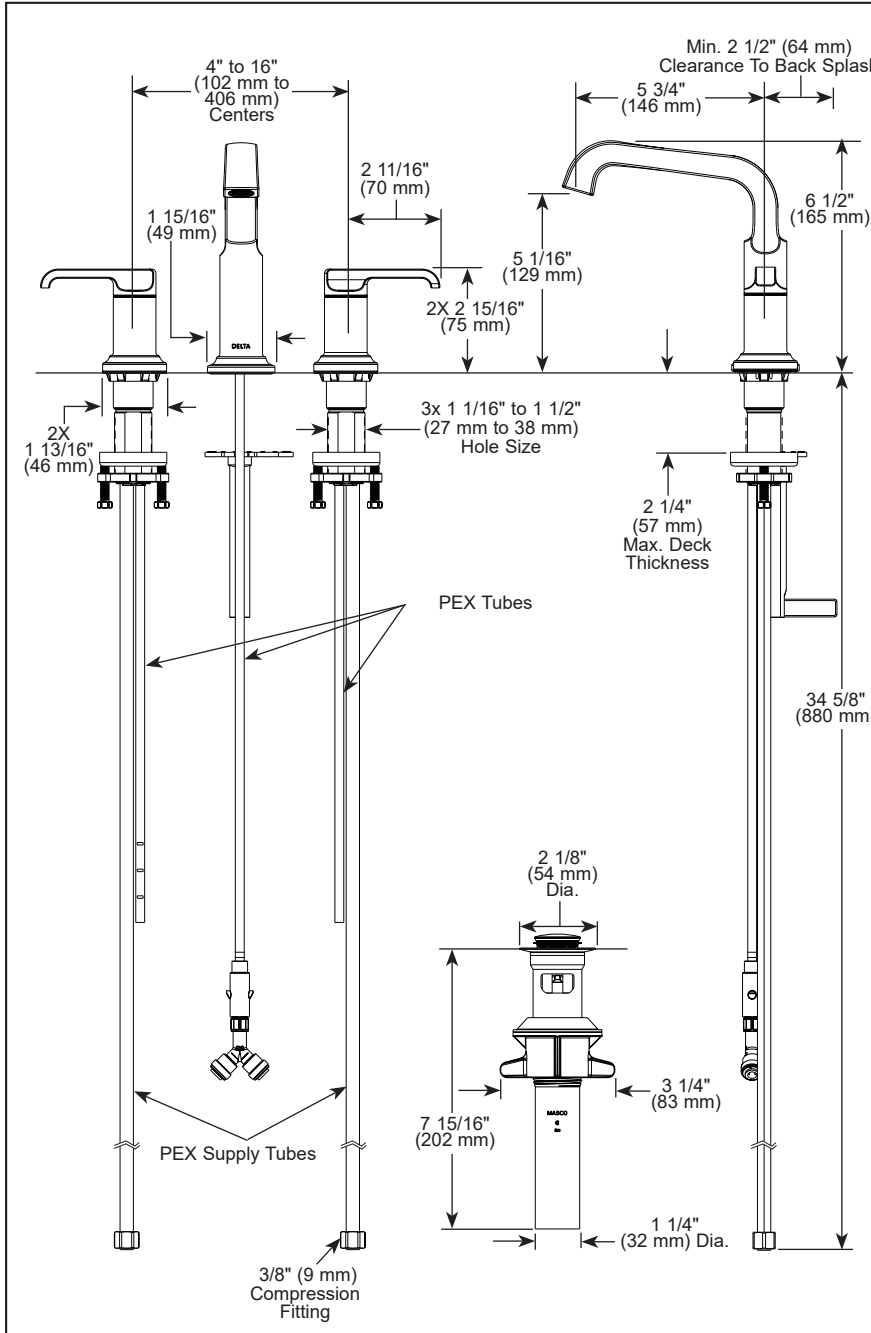

35589-▲-DST

Submitted Model No.: _____

Specific Features: _____

▲ Designate proper finish suffix

see what Delta can do™

BATHROOM FAUCET

- Tetra™ Collection
- Two Handle Widespread Deck Mount

FEATURES:

- Max. flow rate 1.2 gpm @ 60 psi, 4.5 L/min @ 414 kPa
- Three hole mount
- 1/4 turn stops
- Hot and cold stems are interchangeable
- Diamond coated ceramic cartridge
- 3/8" O.D. straight PEX supply tubes
- Models have metal drain with pop-up type fitting with plated flange and stopper