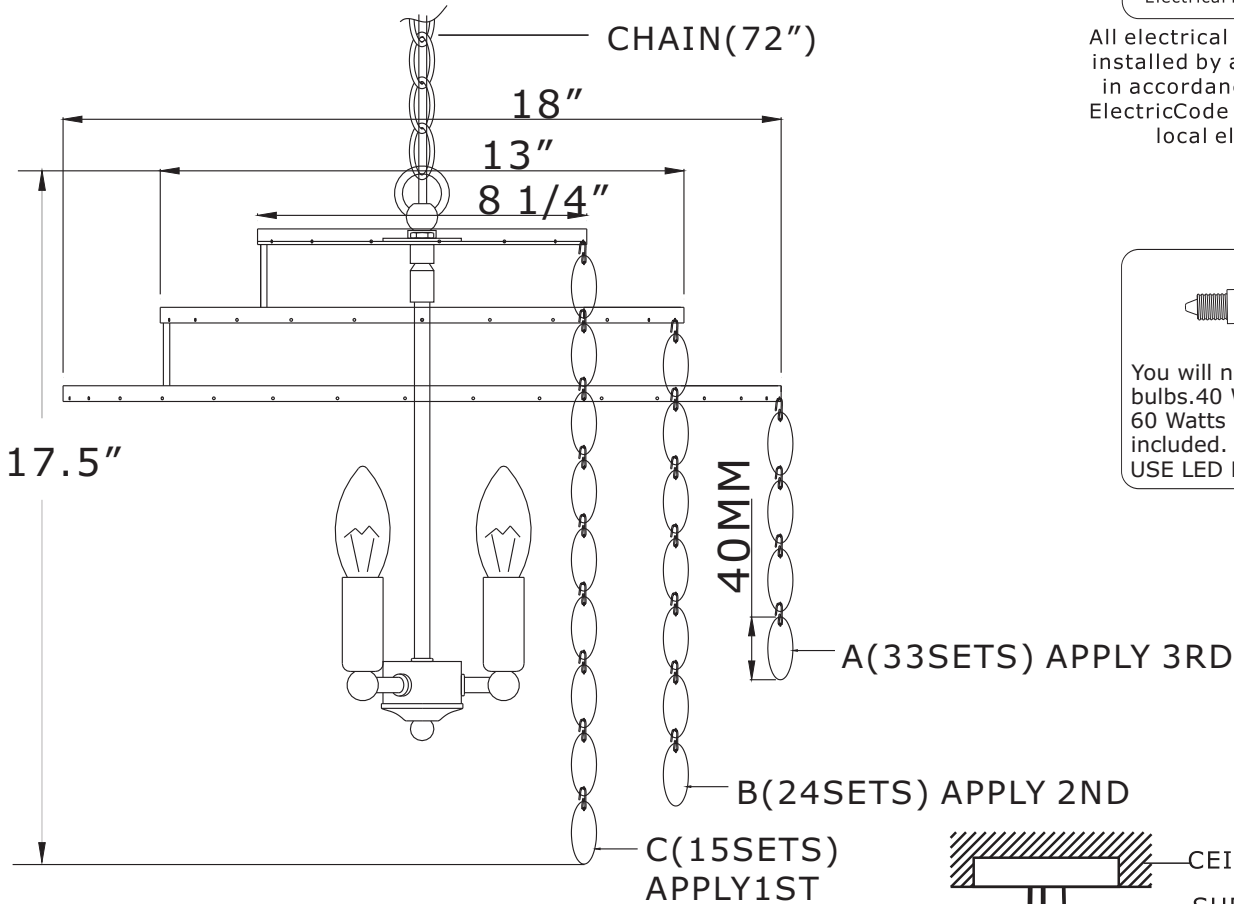

CRYSTORAMA

95 Cantiague Rock Road, Westbury NY 11590 | P: 800.888.4470 | F: 516.931.1254 | info@crystorama.com | CRYSTORAMA.com

MODEL#: BRI-3008-SA ASSEMBLY AND DRESSING INSTRUCTIONS

WARNING
Electrical Danger Turn Power off

All electrical components must be installed by a licensed electrician in accordance with the National ElectricCode and the appropriate local electrical codes

You will need 4 Candelabra bulbs.40 Watts recommended 60 Watts max.Bulb not included.
USE LED FOR EXTENDED USE

CAPIZ SHELL STRAND APPLICATION

- 1.APPLY THE(C)CAPIZ SHELL STRANDS FIRST.
- 2.APPLY THE(B)CAPIZ SHELL STRANDS SECOND.
- 3.APPLY THE(A)CAPIZ SHELL STRANDS THIRD.

C: 15SETS CAPIZ SHELLS-40MM-10 PCS SHELLS

B: 24SETS CAPIZ SHELLS-40MM-7 PCS SHELLS

A: 33SETS CAPIZ SHELLS-40MM-4 PCS SHELLS

NOTE: 3 SPARE 2 HOLE CAPIZ SHELLS

7 SPARE 1 HOLE CAPIZ SHELLS