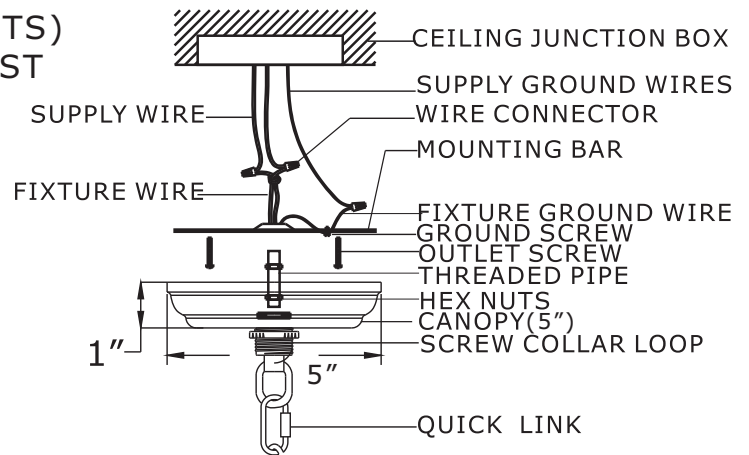

All electrical components must be installed by a licensed electrician in accordance with the National ElectricCode and the appropriate local electrical codes

You will need 4 Candelabra bulbs.40 Watts recommended 60 Watts max.Bulb not included.
USE LED FOR EXTENDED USE

CAPIZ SHELL STRAND APPLICATION

- 1.APPLY THE(C)CAPIZ SHELL STRANDS FIRST.
- 2.APPLY THE(B)CAPIZ SHELL STRANDS SECOND.
- 3.APPLY THE(A)CAPIZ SHELL STRANDS THIRD.

C: 15SETS CAPIZ SHELLS-40MM-10 PCS SHELLS

B: 24SETS CAPIZ SHELLS-40MM-7 PCS SHELLS

A: 33SETS CAPIZ SHELLS-40MM-4 PCS SHELLS

NOTE: 3 SPARE 2 HOLE CAPIZ SHELLS

7 SPARE 1 HOLE CAPIZ SHELLS