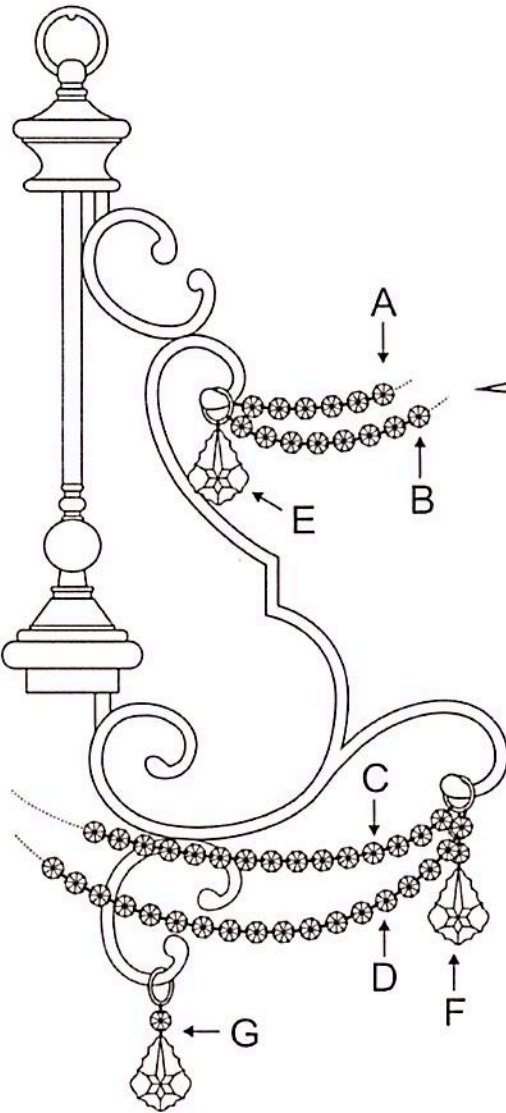

CRYST RAMA

1958

95 Cantiague Rock Road, Westbury NY 11590
 ph: 516.931.9090 fax: 516.931.1254
 info@crystorama.com www.crystorama.com

MODEL#: 7516 ASSEMBLY AND DRESSING INSTRUCTIONS

WARNING:

Electrical Danger Turn Power Off

All electrical components must be installed by a licensed electrician in accordance with the National Electric Code and the appropriate local electrical codes.

- A= (6 Jewels Strand)x 6sets
- B= (8 Jewels Strand)x 6sets
- C= (15 Jewels Strand)x 6sets
- D= (18 Jewels Strand)x 6sets
- E= (20/75-3"-No Jewel) x 6sets
- F= (2 Jewels + 20/75-3")x 6sets
- G= (20/75-3") x 6sets