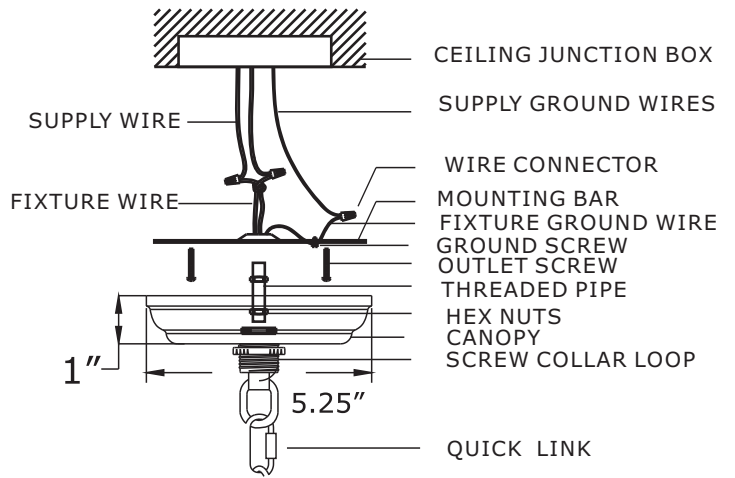

All electrical components must be installed by a licensed electrician in accordance with the National Electric Code and the appropriate local electrical codes

You will need 5 Medium bulbs. 40 Watts recommended 60 Watts max. Bulb not included.

A=  (CUT CRYSTAL 2") x 1 20 SETS (+) (2 SPARES)

B=  (6" CHAIN + CUT CRYSTAL BALL 2") x 1 SET