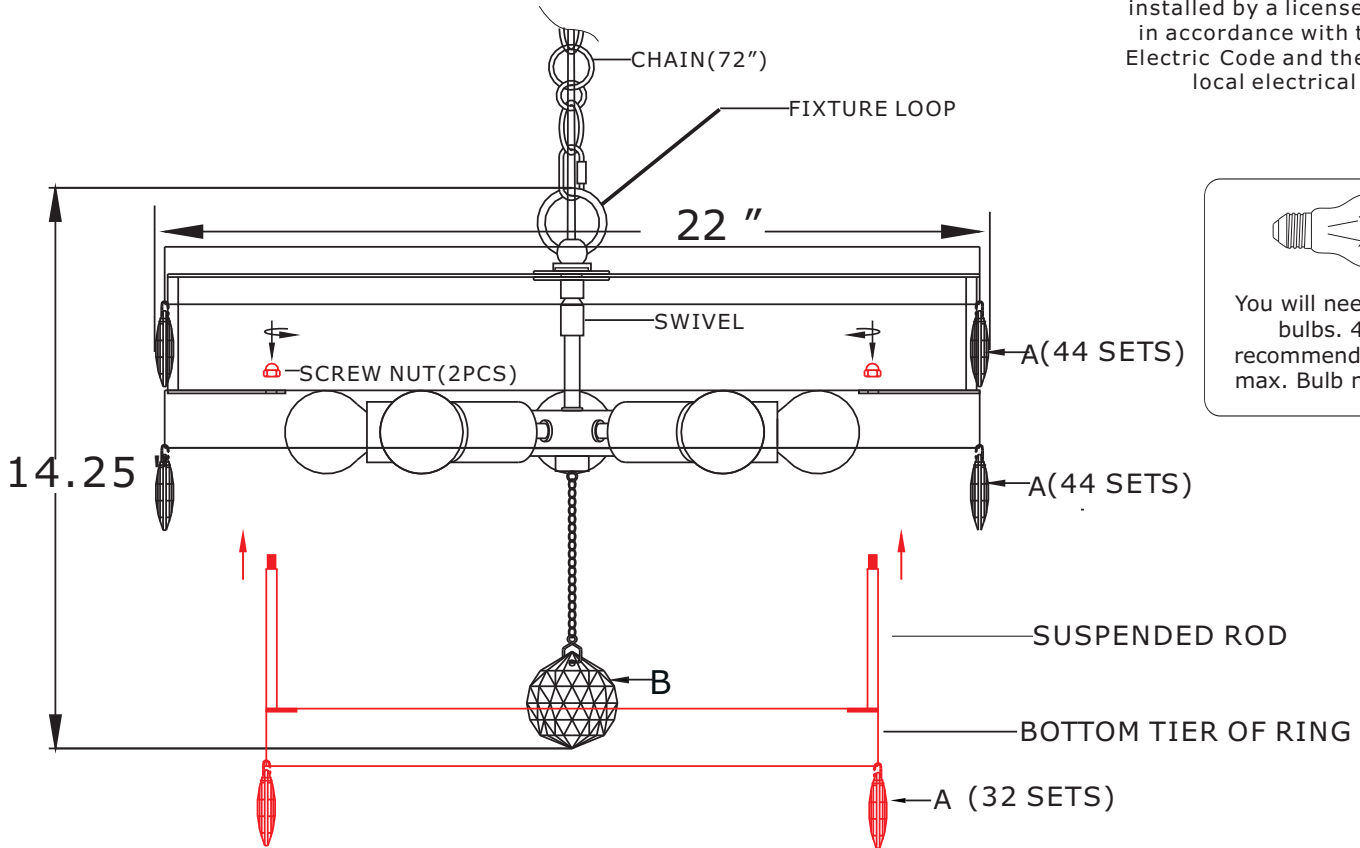

All electrical components must be installed by a licensed electrician in accordance with the National Electric Code and the appropriate local electrical codes

You will need 5 Medium bulbs. 40 Watts recommended 60 Watts max. Bulb not included.

A=  (CUT CRYSTAL 2") x 1 20 SETS (+) (2 SPARES)

B=  (6" CHAIN + CUT CRYSTAL BALL 2") x 1 SET