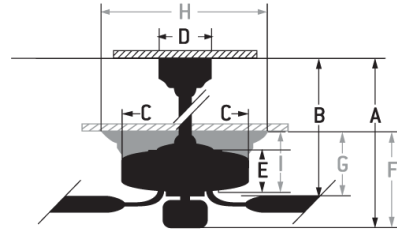

Bordeaux - BRD52SB3-FB

52" Ceiling Fan with Blades and Light Kit

Color Satin Brass

Blade Finish Flat Black

Pour on the breeze with the Craftmade Bordeaux ceiling fan. This eye-catching three blade fan with its LED light source can be installed on a down rod or semi-flush mounted for lower ceilings. Available in Polished Nickel and Satin Brass finishes, either way, quench your thirst for style with this striking fan.

- Heavy-Duty, 3-Speed Reversible Motor
- 6" downrod (Included)
- 52" Blades in Flat Black (Included)
- Tri-Mount System, Standard with both semi-flush mount and ball hanger mounting systems for flat or angled ceilings
- Integrated LED Light Source (Dimmable)
- Hard-Wired Wall Control (Included)
- Dual 4-Speed/Dimmer
- Blank Light Lens Cover (Included)

Specs

Blade Sweep Opt (in.)	52
Blades	3
Blade Pitch (deg)	16
Motor Size (MM)	172x17
Energy Guide Watts	30
Energy Guide CFM	3942
Energy Guide CFM_Watts	133
Energy Guide Est. Yearly	8
Energy Cost	
Carton Size (CU FT)	2.01
Blade Options	Fits Only
Bulb CCT	3000
Bulb Wattage	17
CRI	90
Light Kit Options	Integrated Light Kit
Lumens	1350

Dimensions

A:	18.60
A: (2nd Downrod) -	13.58
B:	15.51
B: (2nd downrod)	10.49
C:	8.66
D:	5.85
E:	11.12
H:	5.85
I:	11.12
G:	10.49
F: w/ Light Kit -	13.58
F: w/o Light Kit -	11.12
Downrod Length (in.)	6

Craftmade • 650 S. Royal Lane • Coppell, TX 75019 • • • © 2021 All Rights Reserved