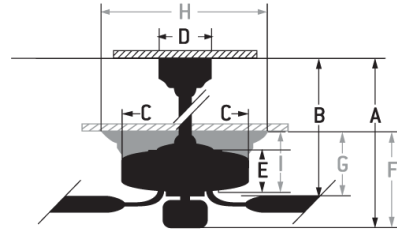

- Heavy-Duty, 3-Speed Reversible Motor
- 6" downrod (Included)
- 52" Blades in Flat Black (Included)
- Tri-Mount System, Standard with both semi-flush mount and ball hanger mounting systems for flat or angled ceilings
- Integrated LED Light Source (Dimmable)
- Hard-Wired Wall Control (Included)
- Dual 4-Speed/Dimmer
- Blank Light Lens Cover (Included)

Specs

Blade Sweep Opt (in.)	52
Blades	3
Blade Pitch (deg)	16
Motor Size (MM)	172x17
Energy Guide Watts	30
Energy Guide CFM	3942
Energy Guide CFM_Watts	133
Energy Guide Est. Yearly	8
Energy Cost	
Carton Size (CU FT)	2.01
Blade Options	Fits Only
Bulb CCT	3000
Bulb Wattage	17
CRI	90
Light Kit Options	Integrated Light Kit
Lumens	1350

Dimensions

A:	18.60
A: (2nd Downrod) -	13.58
B:	15.51
B: (2nd downrod)	10.49
C:	8.66
D:	5.85
E:	11.12
H:	5.85
I:	11.12
G:	10.49
F: w/ Light Kit -	13.58
F: w/o Light Kit -	11.12
Downrod Length (in.)	6

Craftmade • 650 S. Royal Lane • Coppel, TX 75019 • • • © 2021 All Rights Reserved