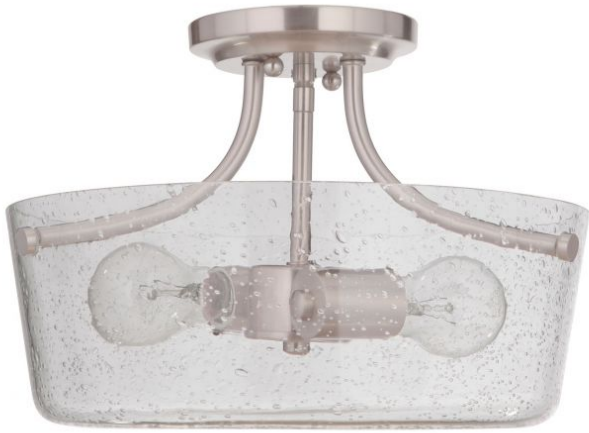

Tyler - 50252

Tyler Semi Flush

Color

Glass or Shade Color

The simple and effortless design of the Tyler collection showcases clear seeded or white frosted glass and casts a warm and beautiful glow in your home.

Specs

Mounting Location	Indoor
Bulb Base	Medium
Bulbs	2
Bulb Size	A19
Bulb Type	Incandescent
Bulb Wattage	60
Carton Size (CU FT)	1.10

Dimensions

Width (in.)	13
Height (in.)	9
Leadwire Length (in.)	8
Canopy Width (in.)	5.25
Canopy Height (in.)	0.91
Canopy Length (in.)	5.25