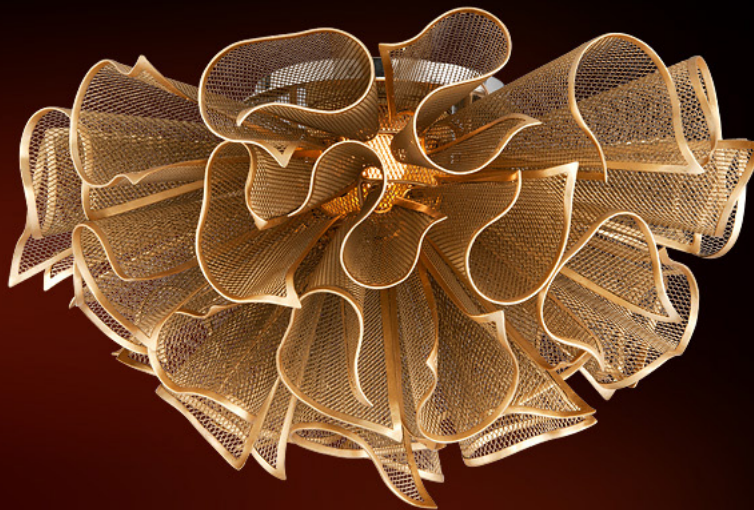

PULSE

218-31

One Light LED Semi-Flush

Gold Leaf

Hand Crafted Iron

23.25"W 12.5"H

Canopy: 9"W 1"H

1-18W LED included

1260 lm 2700°K ± 50°K 90 CRI

120V Incandescent dimming

CORBETT