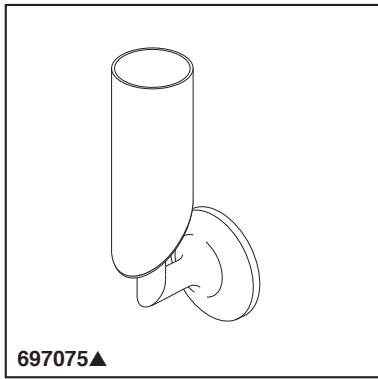

## ACCESSORIES

- Odin™ Bath Collection
- Single Light Sconce

Submitted Model No.: \_\_\_\_\_  
Specific Features: \_\_\_\_\_

▲ Designate proper finish suffix

### STANDARD SPECIFICATIONS:

- Mounting hardware and mounting instructions included with product
- Glass dome is satin etched
- UL approved up to 60 watts
- Uses candelabra style bulb with E12 base, 60 watt max
- Mounts on standard electrical box
- Wire nuts and mounting screws are included with product