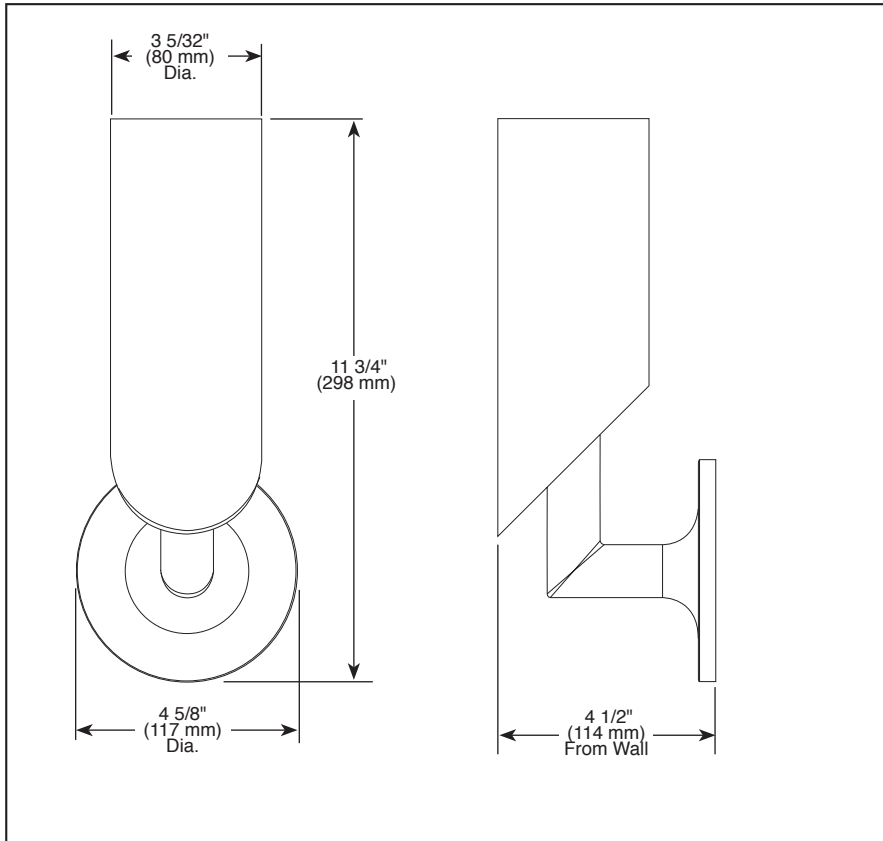

▲ Designate proper finish suffix

STANDARD SPECIFICATIONS:

- Mounting hardware and mounting instructions included with product
- Glass dome is satin etched
- UL approved up to 60 watts
- Uses candelabra style bulb with E12 base, 60 watt max
- Mounts on standard electrical box
- Wire nuts and mounting screws are included with product

WARRANTY

- Lifetime limited warranty on parts (other than electronic parts and batteries) and finishes; or, for commercial users, for 5 years from date of purchase.
- 5 year limited warranty on electronic parts (other than batteries); or, for commercial users, for 1 year from the date of purchase. No warranty is provided on batteries.