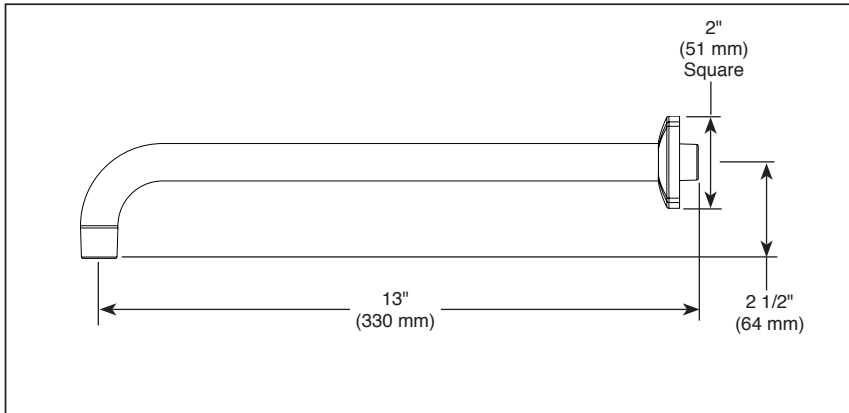

Submitted Model No.: _____

Specific Features: _____

▲ Designate proper finish suffix

BRIZO®

SHOWER ARM AND FLANGE

■ Allaria™ Bath Collection

STANDARD SPECIFICATIONS:

- Solid brass construction
- 1/2" NPT threads