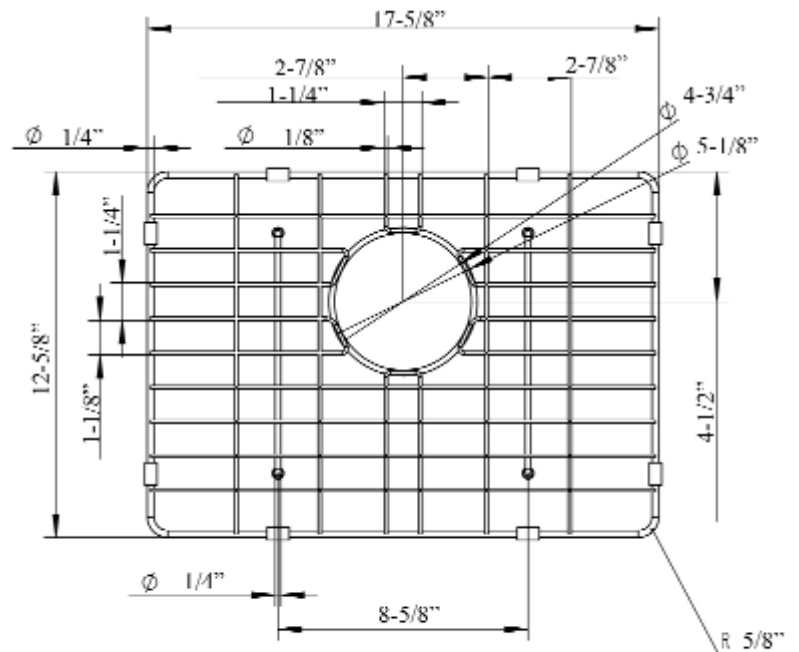

PSSSB2202 WIRE GRID

Cat. No.
PSSSB2202-WIRE

Features:

- ▶ Fits bottom of PSSSB2202 prep sink
- ▶ Rubber Feet Covers Included

Finishes:

SS Stainless Steel

W: 17-⁵/₈"
D: 12-⁵/₈"
H: 1"

Drain Hole :4-³/₄"