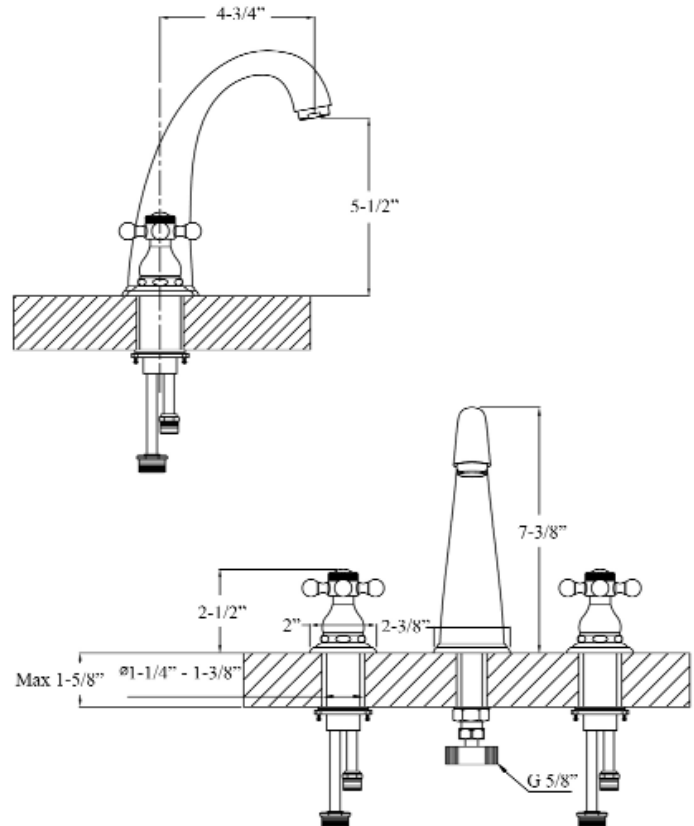

# MADDOX 8" WIDESPREAD LAVATORY FAUCET

Cat. No.  
LFW106-BC

## Features:

- ▶ Constructed of solid brass
- ▶ Flexible widespread installation
- ▶ Metal cross with porcelain button
- ▶ Includes 12" connection hoses
- ▶ Drain not included
- ▶ Height to spout 5-1/2"
- ▶ Ceramic disc cartridges
- ▶ Flow rate is 1.2 GPM at 60 psi
- ▶ cUPC/NSF/AB1953 Certified

Spout Reach: 4-3/4"  
Height: 7-3/8"

## Finishes:

- CP** Polished Chrome
- BN** Brushed Nickel
- ORB** Oil Rubbed Bronze

Dimensions of fixture are nominal and may vary. Dimensions and specifications subject to change without notice.