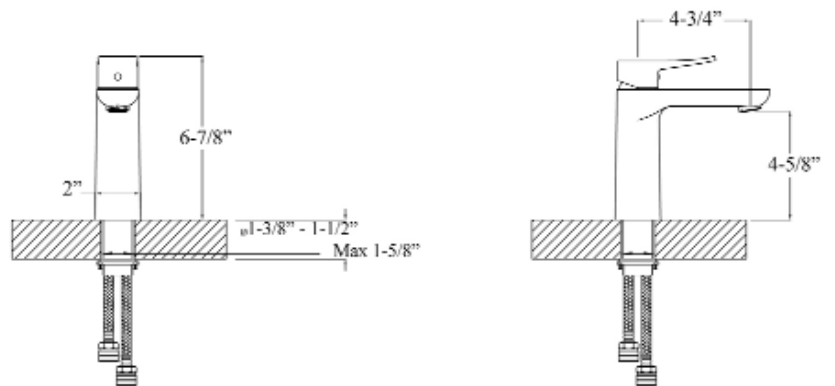

TOVA SINGLE HANDLE LAVATORY FAUCET

Cat. No.
LFS302

Spout Reach: $4\text{-}\frac{3}{4}\text{'}$
Height: $6\text{-}\frac{7}{8}\text{'}$

Features:

- ▶ Constructed of solid brass
- ▶ Single handle operation
- ▶ Drain not included
- ▶ Includes 2 braided hoses
- ▶ Hoses have $\frac{1}{2}\text{'}$ male connectors
- ▶ Height to spout $4\text{-}\frac{5}{8}\text{'}$
- ▶ Ceramic disc cartridges
- ▶ Flow rate is 1.2 GPM at 60 psi
- ▶ cUPC/NSF/AB1953 Certified

Finishes:

- CP** Polished Chrome
- BN** Brushed Nickel
- ORB** Oil Rubbed Bronze

Dimensions of fixture are nominal and may vary. Dimensions and specifications subject to change without notice.