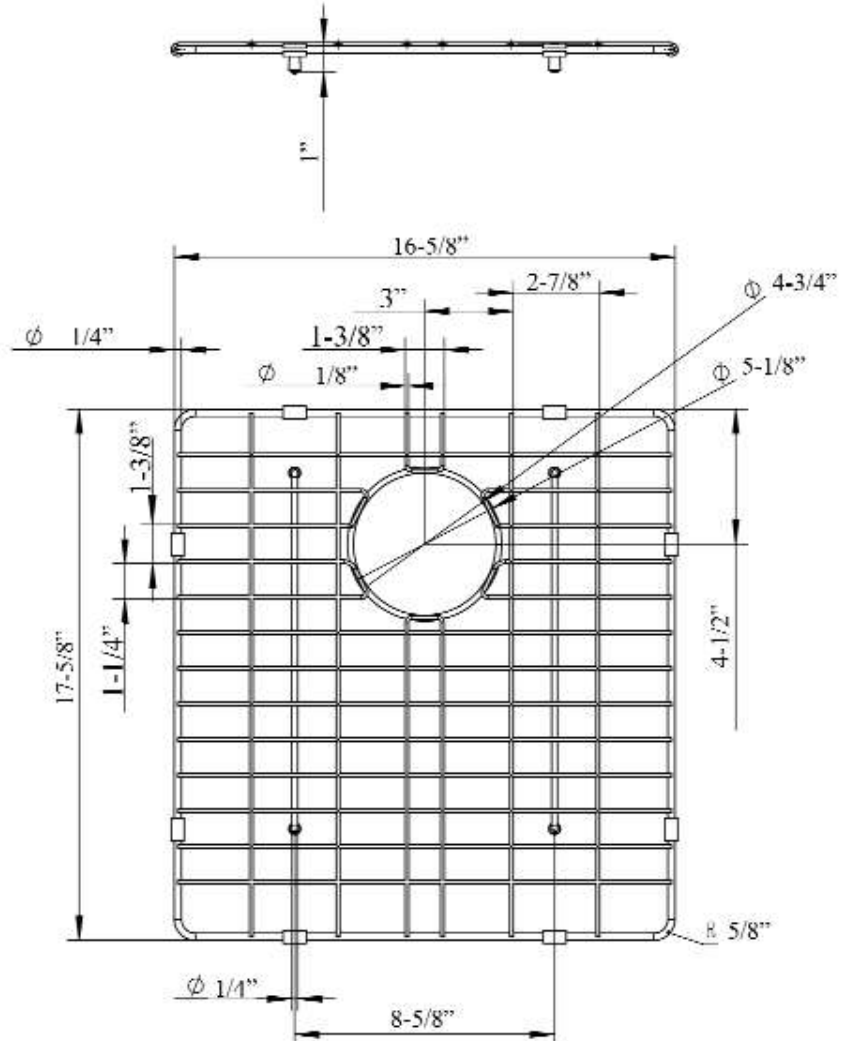

# KSSDB2536 WIRE GRID

Cat. No.  
KSSDB2536-WIRE

## Features:

- ▶ Fits bottom of KSSDB2536 double bowl farmer sink (sink has equal bowls)
- ▶ Rubber Feet Covers Included

### Each Basin Wire Grid

W: 17-5/8"  
D: 16-5/8"  
H: 1"

Drain Hole: 4-3/4"

Dimensions and specifications subject to change without notice