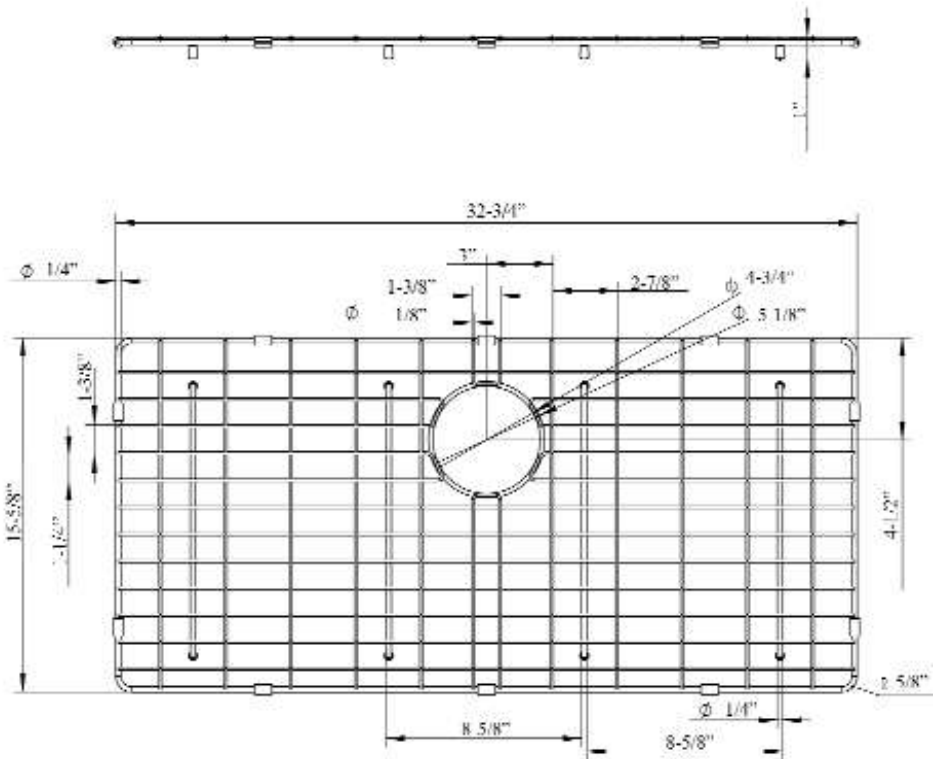

FSSSB2024 WIRE GRID

Cat. No.
FSSSB2024-WIRE

Features:

- ▶ Fits bottom of FSSSB2024 farmer sink
- ▶ Rubber Feet Covers Included

Finishes:

SS Stainless Steel

W: 32-³/₄"
D: 15-⁵/₈"
H: 1"

Drain Hole : 4-³/₄"

Dimensions and specifications subject to change without notice.